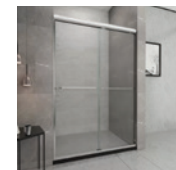

SHOWER DOOR
Available in black and silver