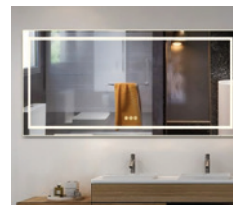

LUMI MIRROR

Sizes: 20x30", 24x36", 30x36", 48x36", 60x36", 72x36"