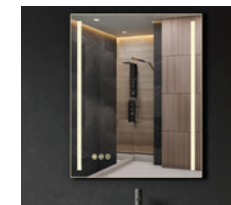

DUAL STRIP LED MEDICINE CABINET

Available in: 24"x32", 28"x36", 36"x60"

MIRROR SLIDING DOORS

Available in: 48"x80", 60"x80", 72"x80", 80"x80", 96"x80"

LUMI MIRROR

Sizes: 20x30", 24x36", 30x36", 48x36", 60x36", 72x36"