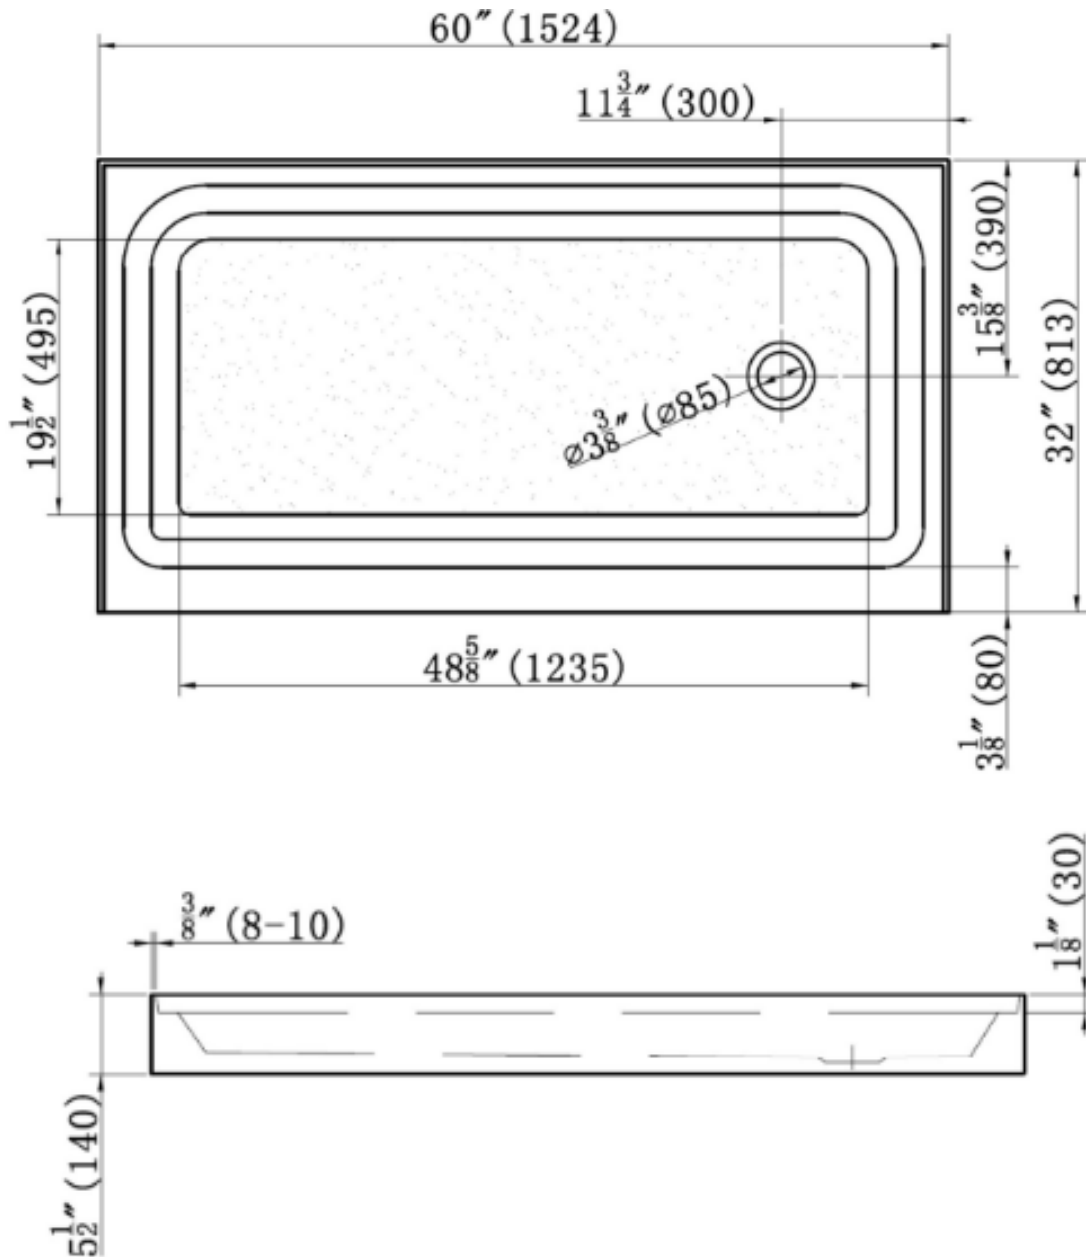

Material:	Acrylic
Size:	60" X 32" X 5.5"
Drain:	Center, left, or right drain
Approvals:	UPC Approved
Warranty:	Limited Lifetime

Material:	Acrylic
Size:	36" X 36" X 5.5"
Drain:	Center Drain
Approvals:	UPC Approved
Warranty:	Limited Lifetime