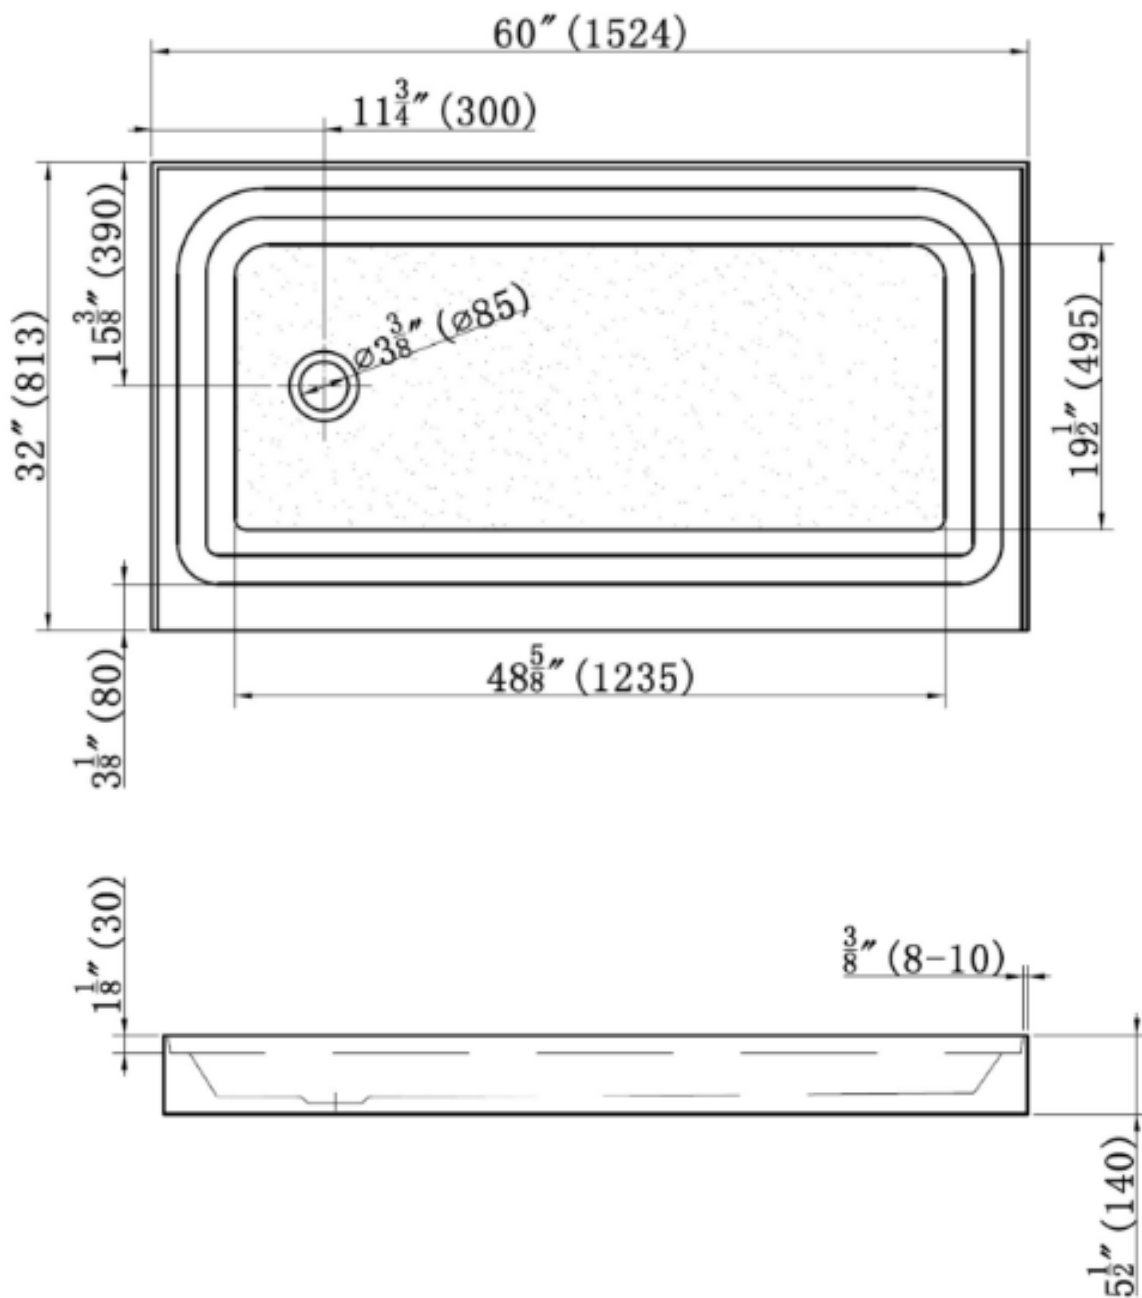

Material:	Acrylic
Size:	60" X 32" X 5.5"
Drain:	Center, left, or right drain
Approvals:	UPC Approved
Warranty:	Limited Lifetime

Material:	Acrylic
Size:	36" X 36" X 5.5"
Drain:	Center Drain
Approvals:	UPC Approved
Warranty:	Limited Lifetime