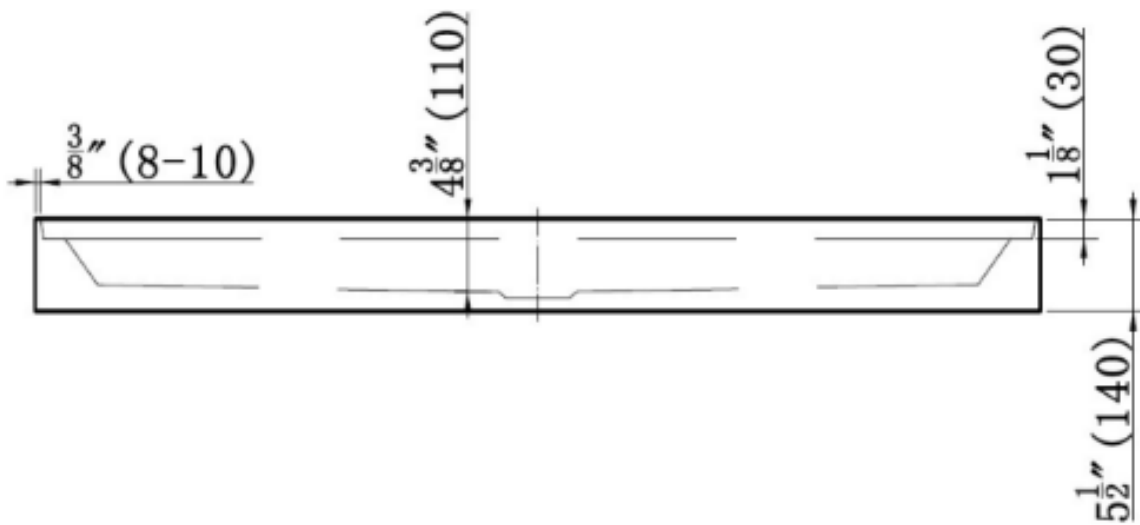

Material:	Acrylic
Size:	60" X 32" X 5.5"
Drain:	Center, left, or right drain
Approvals:	UPC Approved
Warranty:	Limited Lifetime

Material:	Acrylic
Size:	36" X 36" X 5.5"
Drain:	Center Drain
Approvals:	UPC Approved
Warranty:	Limited Lifetime