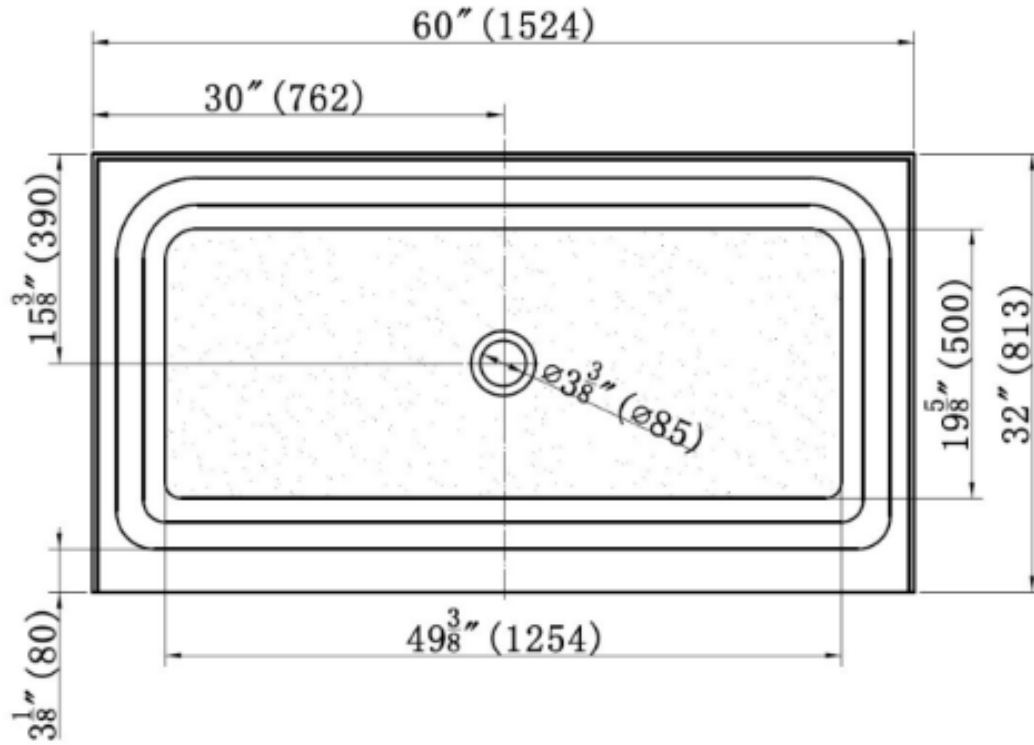

Material:	Acrylic
Size:	60" X 32" X 5.5"
Drain:	Center, left, or right drain
Approvals:	UPC Approved
Warranty:	Limited Lifetime

Material:	Acrylic
Size:	36" X 36" X 5.5"
Drain:	Center Drain
Approvals:	UPC Approved
Warranty:	Limited Lifetime