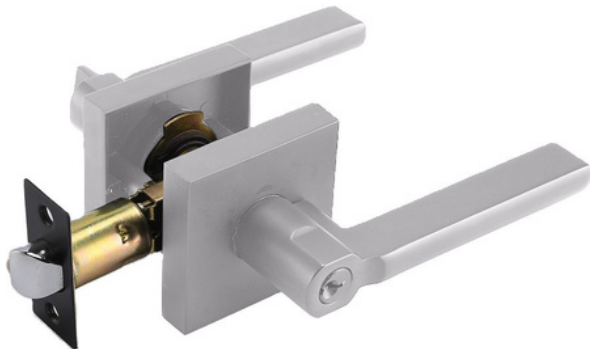

Finish: Matte Black, Brushed Nickel, Chrome

Material: Zinc Alloy Lever

Latch: 60mm/70mm

Warranty: Limited Lifetime

**Chrome**

**Matte Black**

**Brushed Nickel**