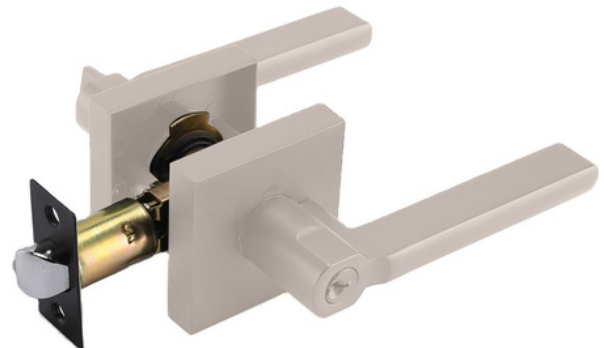

Finish: Matte Black, Brushed Nickel, Chrome

Material: Zinc Alloy Lever

Latch: 60mm/70mm

Warranty: Limited Lifetime

**Chrome**

**Matte Black**

**Brushed Nickel**