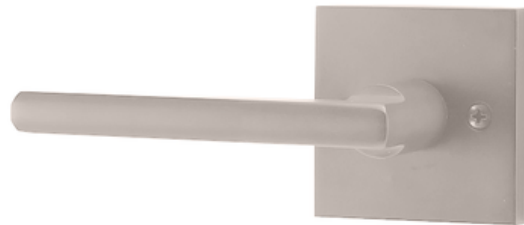

Finish: Matte Black, Brushed Nickel, Chrome

Material: Zinc Alloy

Latch: 60mm/70mm

Warranty: Limited lifetime

Brushed Nickel

Chrome

Matte Black