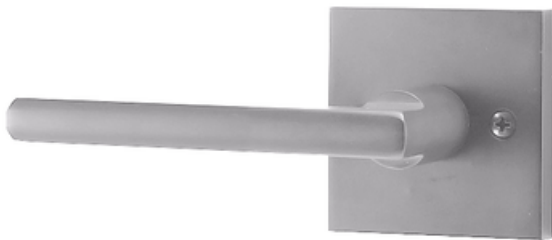

Finish: Matte Black, Brushed Nickel, Chrome

Material: Zinc Alloy

Latch: 60mm/70mm

Warranty: Limited lifetime

Brushed Nickel

Chrome

Matte Black