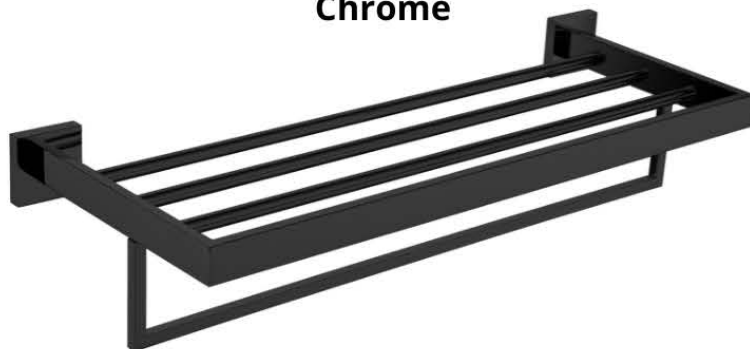

Finishes: Chrome, Brushed Nickel, Matte Black

Material: Stainless Steel

Size: 23.6" X 9.8" X 7"

Warranty: Limited Lifetime

Brushed Nickel

Chrome

Matte Black