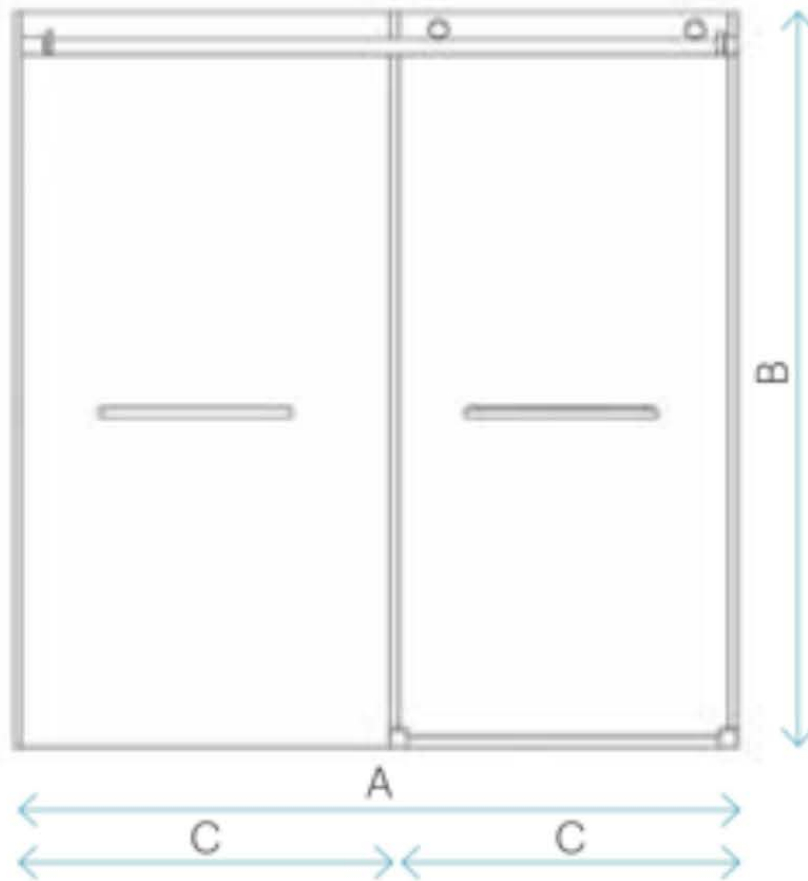

Installation Type	In-line
Door Type:	Sliding only
Glass Thickness:	10mm
Features:	Stainless steel 1/4" rollers, Customizable glass patterns
Finish:	Silver
Size:	60"x76"
Warranty:	Limited Lifetime

CONFIGURATION 1

CONFIG.	A	B	C
1	44 - 48	76	16 - 20
1	56 - 60	76	24 - 28