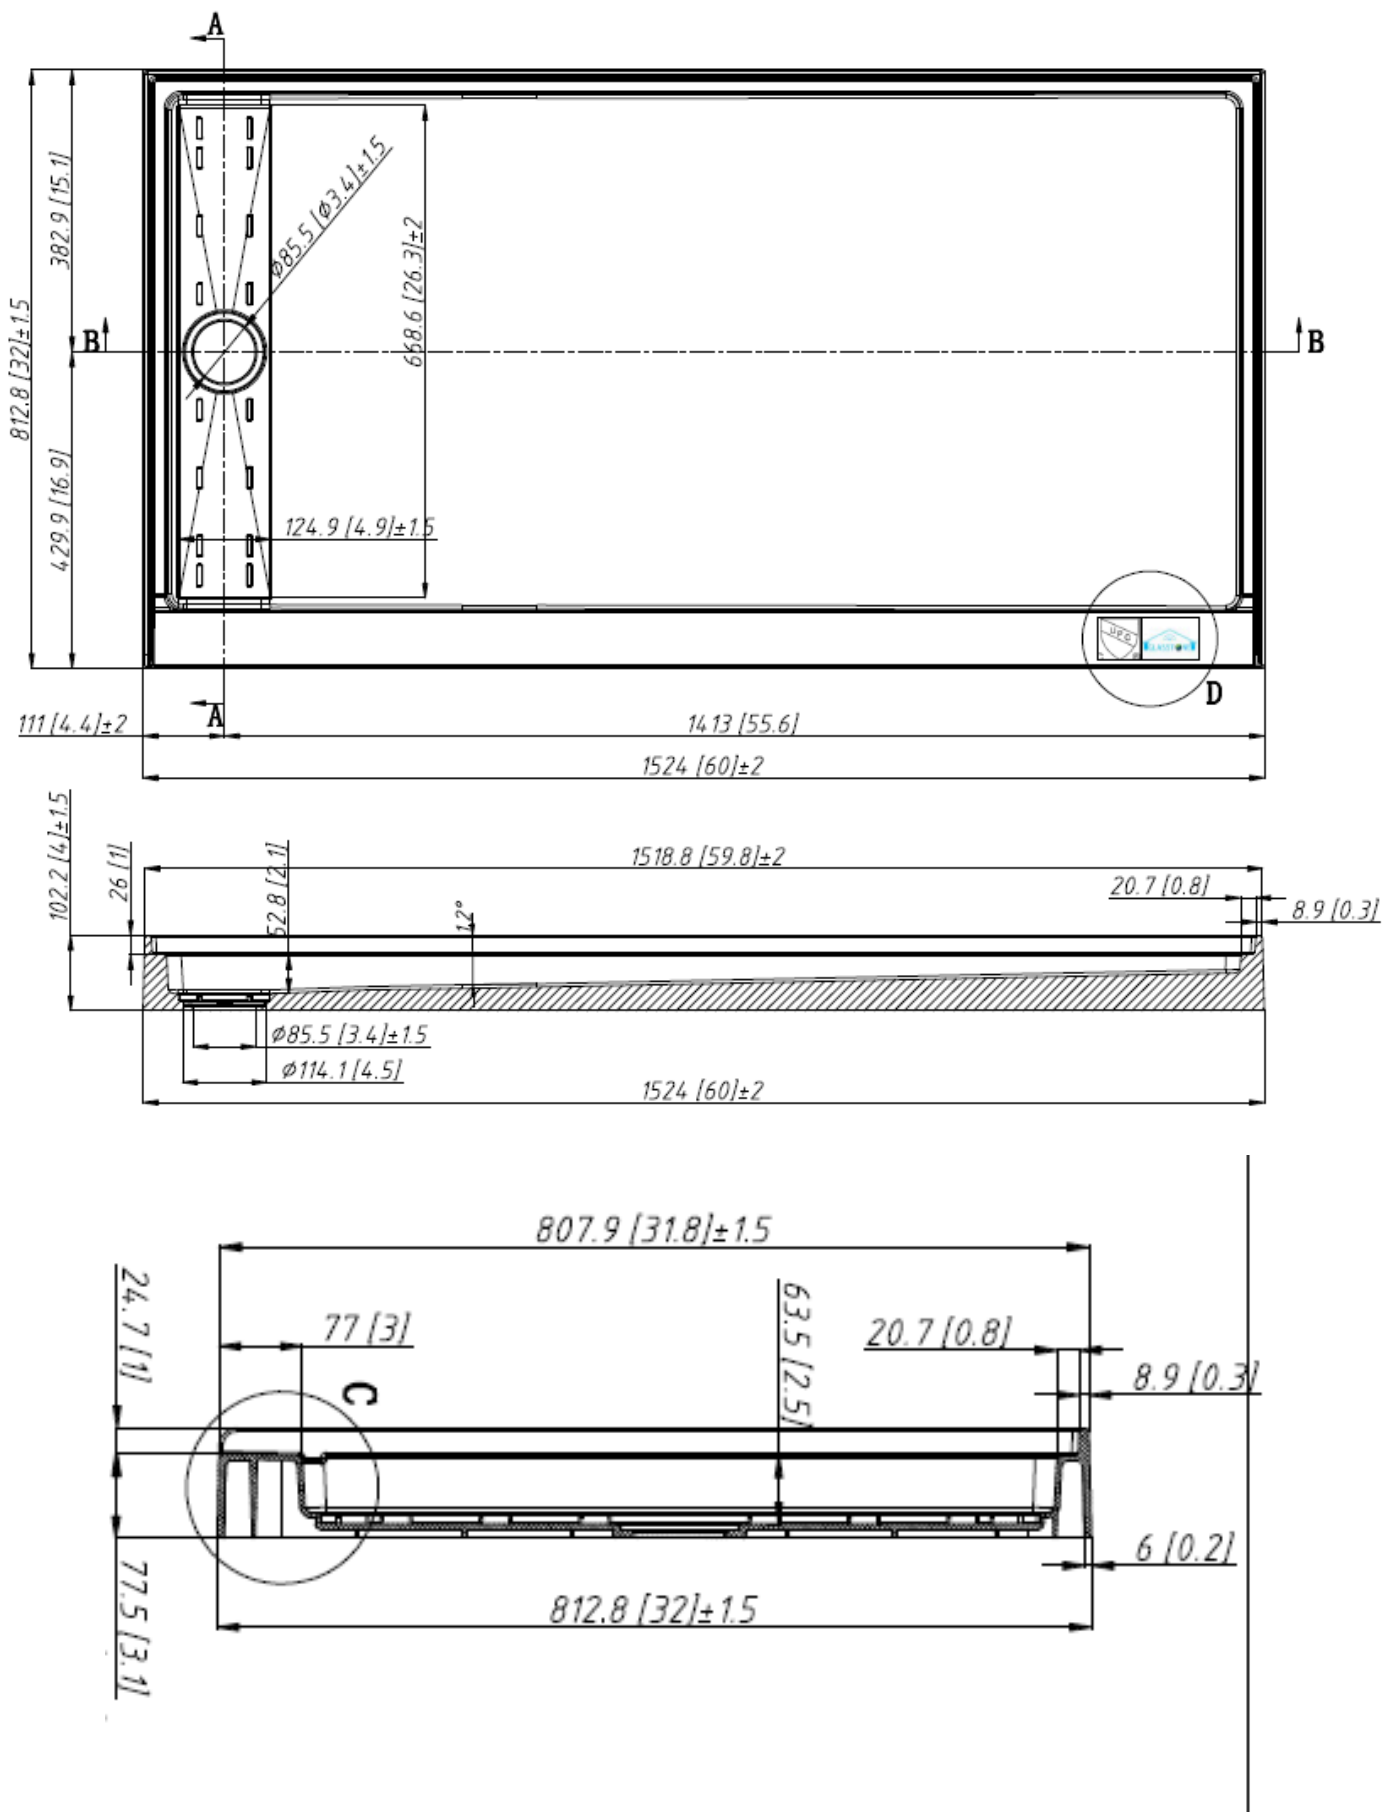

Material:	White acrylic
Drain:	Left or Right Trench Drain with Cover
Size:	60"x32"x4"
Features:	Glossy surface with anti-slip particles and antiskid
Warranty:	Limited lifetime

C
1:2