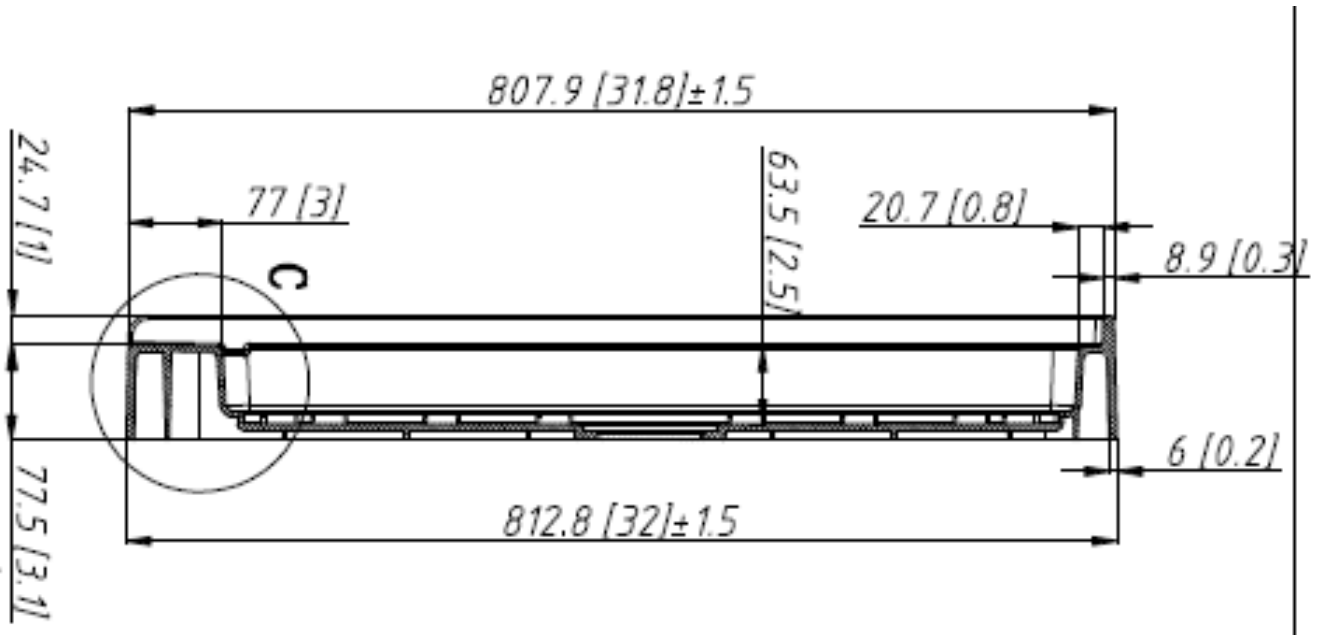

Material:	White acrylic
Drain:	Left or Right Trench Drain with Cover
Size:	60"x32"x4"
Features:	Glossy surface with anti-slip particles and antiskid
Warranty:	Limited lifetime

C
1:2