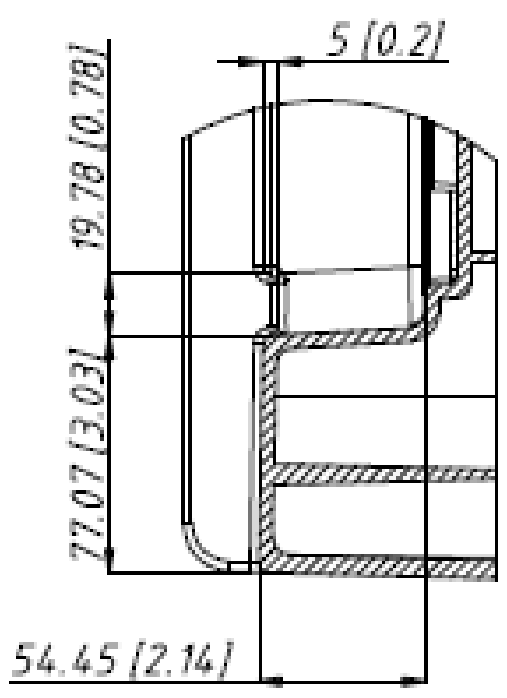

Material:	White acrylic
Drain:	Left or Right Trench Drain with Cover
Size:	60"x32"x4"
Features:	Glossy surface with anti-slip particles and antiskid
Warranty:	Limited lifetime

C
1:2