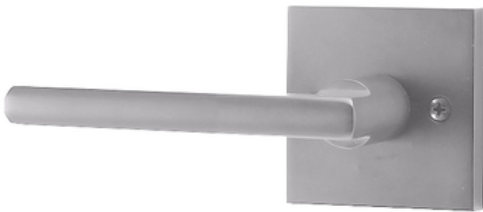

Finish: Matte Black, Brushed Nickel, Chrome

Material: Zinc alloy handle and brass rosette

Latch: 60mm/70mm

Warranty: Limited Lifetime

Chrome

Brushed Nickel

Matte Black