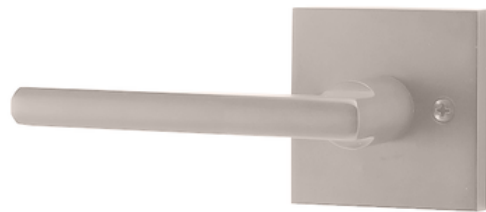

Finish: Matte Black, Brushed Nickel, Chrome

Material: Zinc alloy handle and brass rosette

Latch: 60mm/70mm

Warranty: Limited Lifetime

Chrome

Brushed Nickel

Matte Black