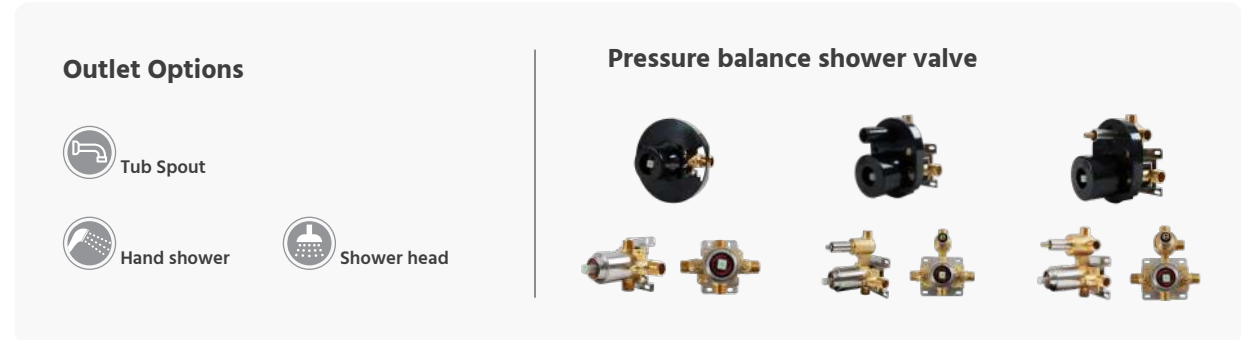

NO.SF290 12 45 2
Gun black
304 Stainless Steel

Outlet Options

Pressure balance shower valve

Available Colors

PRESSURE BALANCE

SHOWER SETS

PRESSURE BALANCE VALVE

Shower Set