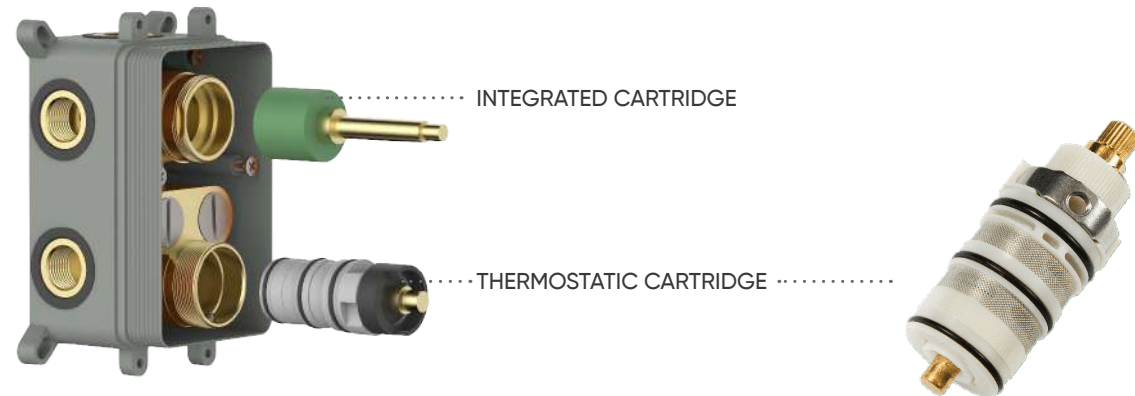

Gun black

Brush brass

Rose gold

Oil rubbed bronze

THERMOSTATIC SHOWER SYSTEM

NO.SC7120

NO.SC7121

NO.SC6003

NO.SC7261

NO.SC602B1

Solid brass construction
Chrome finish

NO.SC7141

Solid brass construction
Matt black finish

CONCEALED SHOWER SET

KNURLING HANDLE

NO.SO0561