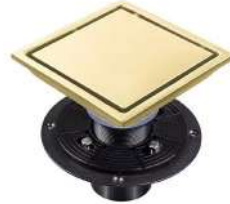

NO.F221 01 43 2
Size: 150x150mm
304 Stainless steel
Brushed gold finish