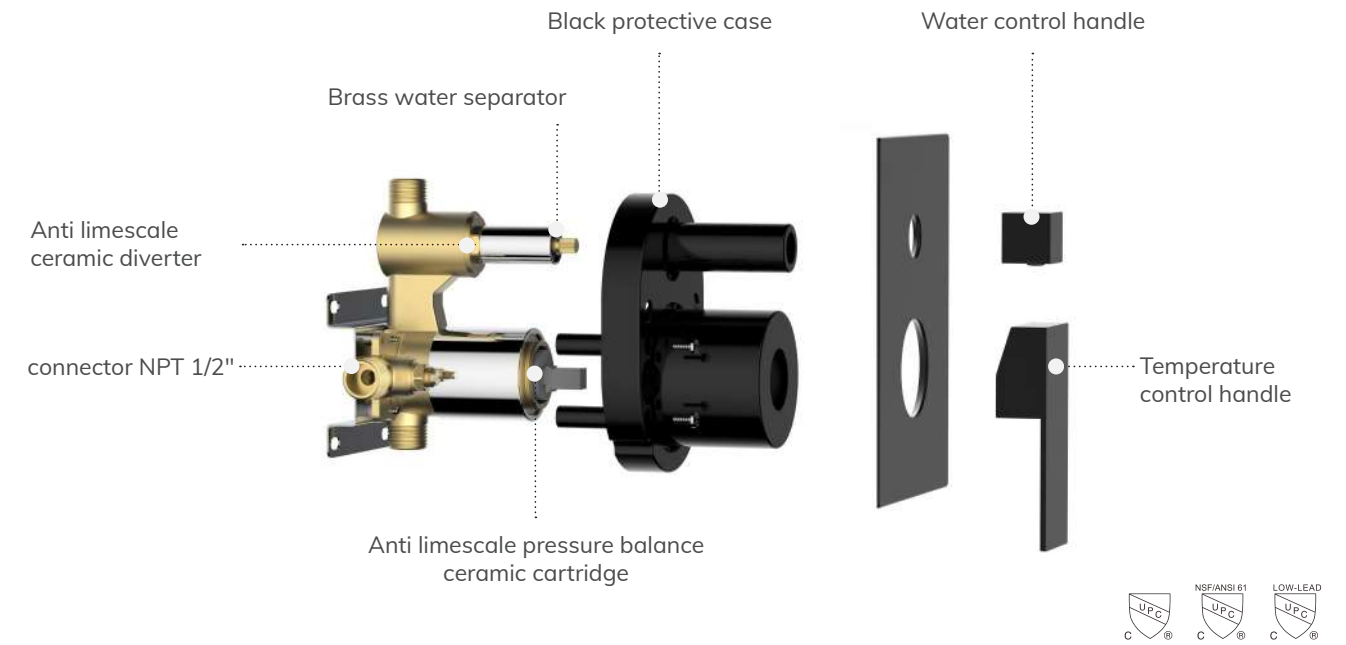

NO.SF290 12 45 2
Gun black
304 Stainless Steel

Outlet Options

Pressure balance shower valve

Available Colors

PRESSURE BALANCE

SHOWER SETS

PRESSURE BALANCE VALVE

Shower Set