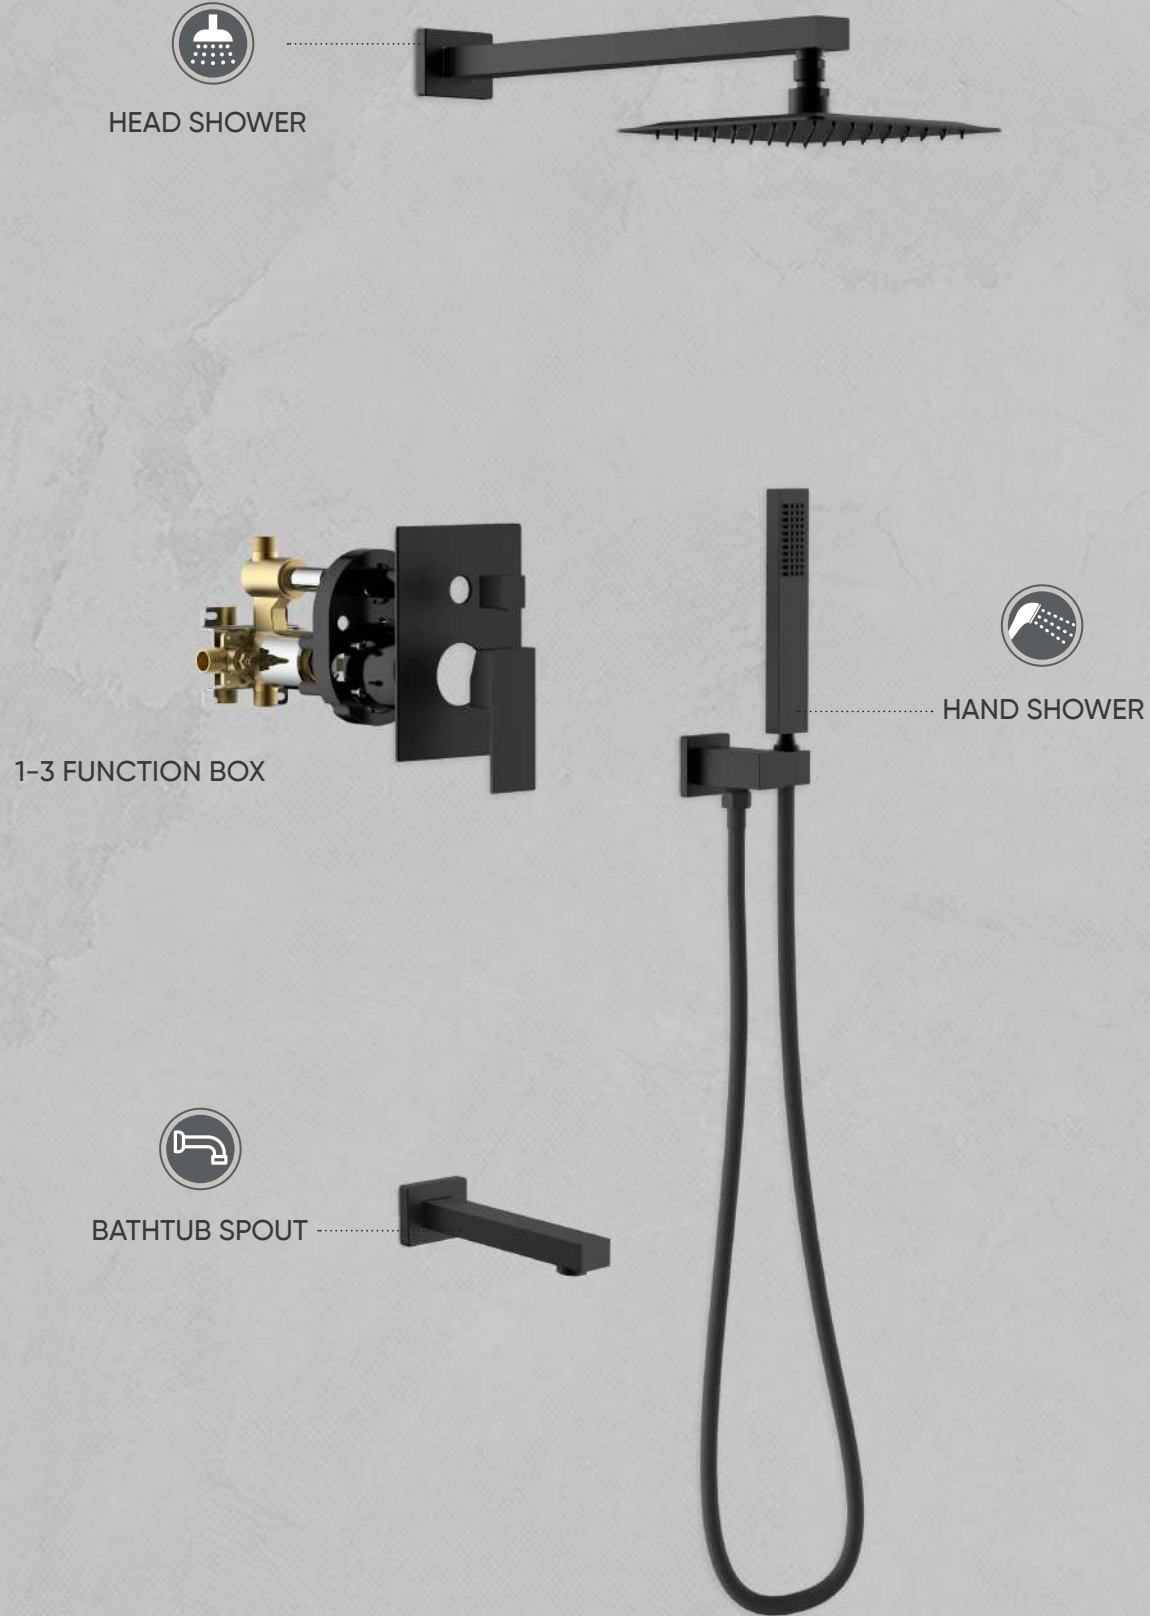

NO.SF290 12 45 2
Gun black
304 Stainless Steel

Outlet Options

Pressure balance shower valve

Available Colors

PRESSURE BALANCE

SHOWER SETS

PRESSURE BALANCE VALVE

Shower Set