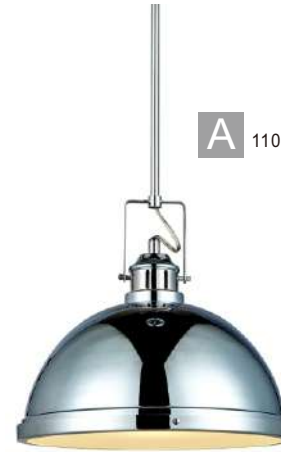

A 1108-1-CH