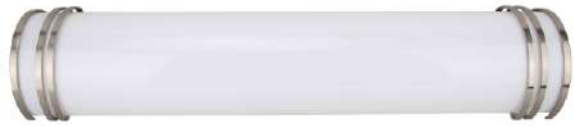

A 2347-16-BK-L

B 2347-24-BK-L

C 2347-32-BK-L

D 2347-43-BK-L

LED

Item Number	Configuration	Dimensions	Finish	Material	Input Voltage	Power	Lumens	CR	CCT
A 2347-16-BK-L	LED Bath Light	15-3/4" LX 5-1/2" H X 1-3/8" E	BK	Aluminum+Acrylic	120V	14W	1820Lm	≥80Ra	3000K
B 2347-24-BK-L	LED Bath Light	24" LX 5-1/2" H X 1-3/8" E	BK	Aluminum+Acrylic	120V	20W	2600Lm	≥80Ra	3000K
C 2347-32-BK-L	LED Bath Light	32-5/8" LX 5-1/2" H X 1-3/8" E	BK	Aluminum+Acrylic	120V	30W	3900Lm	≥80Ra	3000K
D 2347-43-BK-L	LED Bath Light	43-1/4" LX 5-1/2" H X 1-3/8" E	BK	Aluminum+Acrylic	120V	40W	5200Lm	≥80Ra	3000K