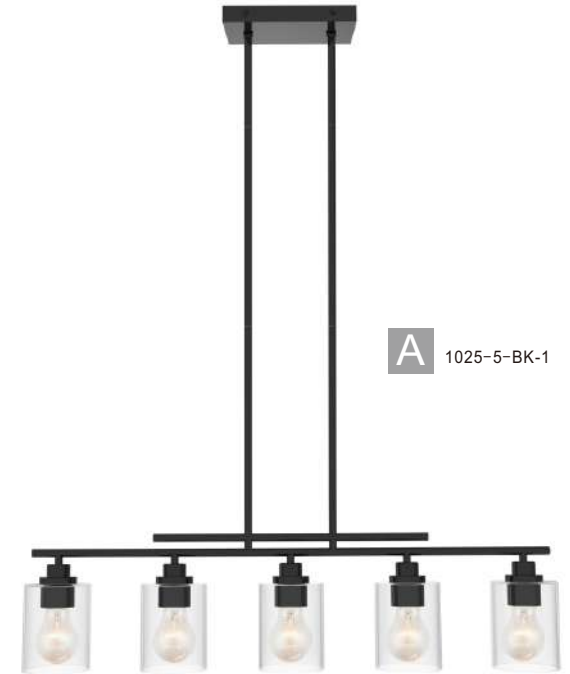

Item Number	Configuration	Dimensions	Finish	Material	Input Voltage	Power
A 1042-54-BZ	54Lt Chandelier	62-1/2"Wx58"-102-7/8"H	BZ	Steel	120V	54x60W E12

CAA Series

A 1409-5-OZ

B 2409-1-OZ

C 3409-4-OZ

Item Number	Configuration	Dimensions	Finish	Material	Input Voltage	Power
A 1409-5-OZ	6Lt Chandelier	25-3/4"WX22"H	OZ	Steel+Fabric	120V	5x60W
B 2409-1-OZ	1Lt Wall Sconce	6"WX8"HX4"E	OZ	Steel+Fabric	120V	1x60W
C 3409-4-OZ	4Lt Semi-Flush Mount Ceiling Light	18"WX14"H	OZ	Steel+Fabric	120V	4x60W

CBK Series

A 1025-5-BK-1

B 1025-5-BK-2

Item Number	Configuration	Dimensions	Finish	Material	Input Voltage	Power
A 1025-5-BK-1	5Lt Pendant Ceiling Light	32"WX5"DX39-3/4"H	BK	Steel+ Clear Glass	120V	5x60W E26
B 1025-5-BK-2	5Lt Pendant Ceiling Light	32"WX5"DX35-1/2"H	BK	Steel	120V	5x60W E26