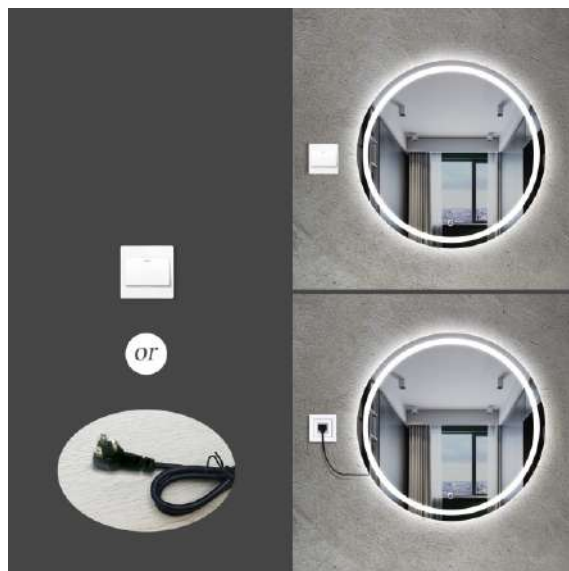

- LED bathroom mirror both Vertical or Horizontal hanging are available. (00K) , Long press for dimming.

E 5MM Copper-free mirror

With multilayer protection structure, vinchome mirror is more durablnd and clearer.