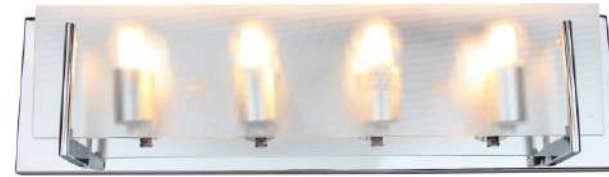

Item Number	Configuration	Dimensions	Finish	Material	Input Voltage	Power
A 2146-24-CH	4Lt Bath Light	24"Wx6-1/2"Hx3-3/4"E	CH	Textured Glass +Steel	120V	4x60W