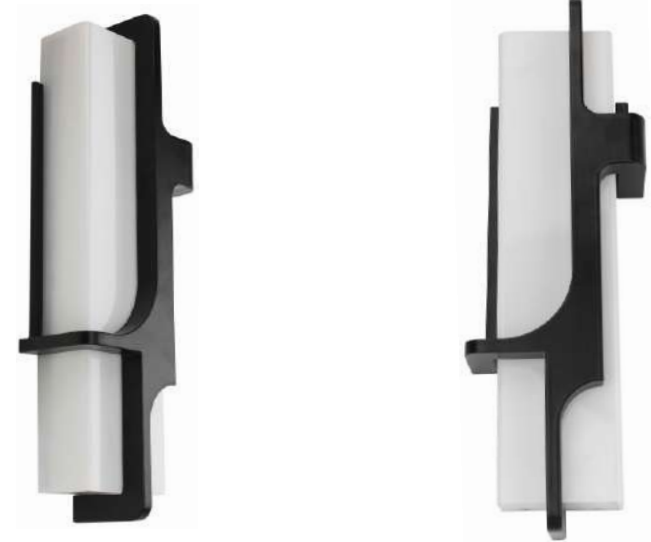

LED

Item Number	Configuration	Dimensions	Finish	Material	Input Voltage	Power	Lumens	CRI	CCT
A 2125-4-BK-L	LED Wall Sconce	6-1/2"Wx20"H x3-1/2"E	BK	Aluminum	120V	18W	900Lm	≥80Ra	3000K