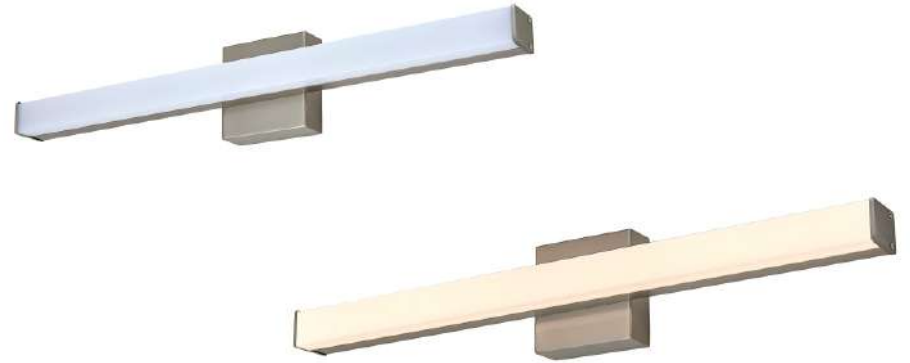

LED

Item Number	Configuration	Dimensions	Finish	Material	Input Voltage	Power	Lumens	CRI	CCT
A 2393-24-BN-L	LED Bath Light	24"LX4-3/4" HX3-5/8" E	BN	Acrylic+Steel	120V	23W	1100Lm	≥90Ra	3000K
B 2393-48-BN-L	LED Bath Light	48"LX4-3/4" HX3-5/8" E	BN	Acrylic+Steel	120V	35W	2200Lm	≥90Ra	3000K