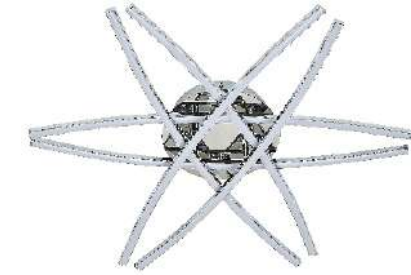

Item Number	Configuration	Dimensions	Finish	Material	Input Voltage	Power	Lumens	CRI	CCT
A 3298-24-CH-L	LED Ceiling Mount	24"WX3-1/4"H	CH	Aluminum+Steel+PC	120V	44W	3000Lm	≥80Ra	3000K