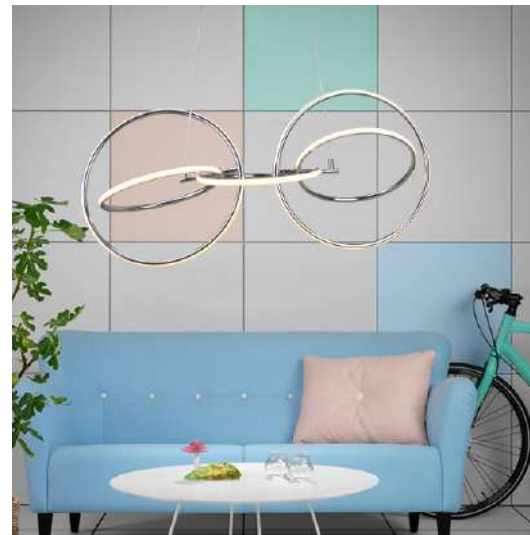

A 1287-5-CH-L