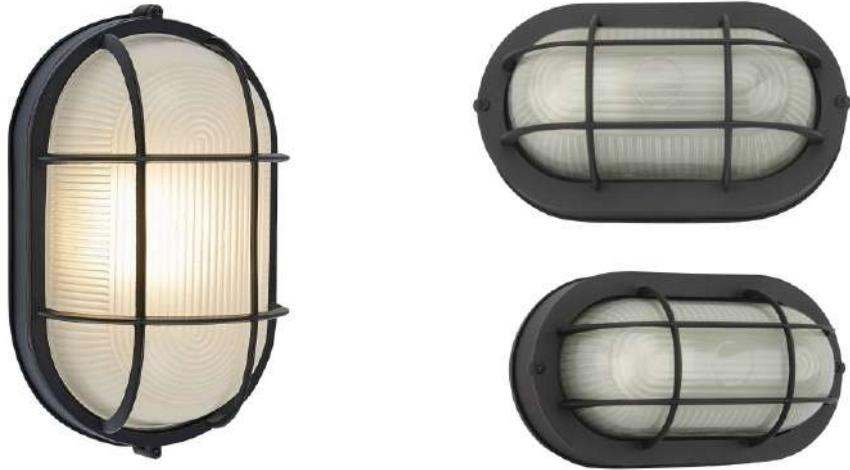

Item Number	Configuration	Dimensions	Finish	Material	Input Voltage	Power
A 2233-8-BK	1Lt Outdoor Wall Sconce	8-5/8" Lx4-3/4" Wx4-1/8" H	BK	Frosted Ribbed Glass +Aluminum	120V	1x100W
B 2233-11-BK	1Lt Outdoor Wall Sconce	11-1/8" Lx6-3/8" Wx5-1/8" H	BK	Frosted Ribbed Glass +Aluminum	120V	1x13W

LED