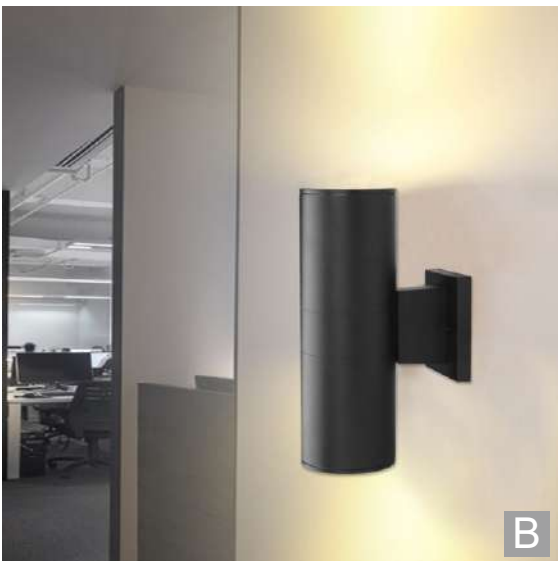

ARCHITECTURE
LIGHTS OUTDOOR
2344-6-BK-L

LED

Additional Finishes:

White (WH)

Black (BK)

Item Number	Configuration	Dimensions	Finish	Material	Input Voltage	Power	Lumens	CRI	CCT
A 2066-4-BK-L-1	LED Outdoor Wall Sconce	4-3/8" W X 7-1/8" H X 7-5/8" E	BK	Glass+Aluminum	120V	15W	620Lm	≥80Ra	3000K
B 2066-4-BK-L-2	LED Outdoor Wall Sconce	4-3/8" W X 11-3/4" H X 7-1/8" E	BK	Glass+Aluminum	120V	30W	2300Lm	≥90Ra	3000K