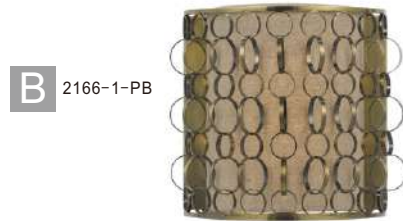

CBC Series

A 1166-18-PB

B 2166-1-PB

C 4166-31-PB

D 4166-61-PB

Item Number	Configuration	Dimensions	Finish	Material	Input Voltage	Power
A 1166-18-PB	3Lt Pendant Lighting	18" WX 18-3/4" H	PB	Steel+Fabric Shade	120V	3x60W
B 2166-1-PB	1Lt Wall Sconce	11" WX 11" H x 5-7/8" E	PB	Steel+Fabric Shade	120V	1x60W
C 4166-31-PB	1Lt Table Lamp	16" WX 31-1/8" H	PB	Steel+Fabric Shade	120V	1x150W
D 4166-61-PB	1Lt Floor Lamp	20" WX 61" H	PB	Steel+Fabric Shade	120V	1x150W