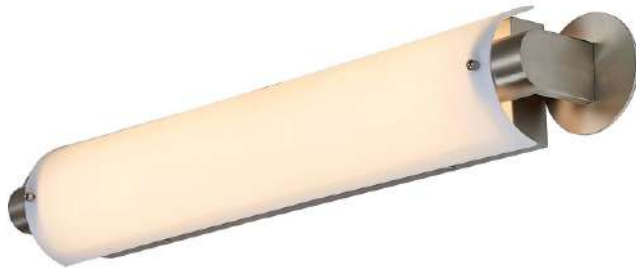

LED

Item Number	Configuration	Dimensions	Finish	Material	Input Voltage	Power	Lumens	CRI	CCT
A 2033-30-BN-L	LED Bath Light	30-1/4" L X 4-1/2" H X 4-1/2" E	BN	Smooth White Acrylic+Steel	120V	18W	1400Lm	≥80Ra	3000K
B 2033-30-BN	2Lt Bath Light	30-1/4" L X 4-1/2" H X 4-1/2" E	BN	Smooth White Acrylic+Steel	120V	2x15W T8			
C 2033-48-BN	2Lt Bath Light	48-3/8" L X 4-1/2" H X 4-1/2" E	BN	Smooth White Acrylic+Steel	120V	2x25W T8			
D 2033-55-BN	2Lt Bath Light	51-5/8" L X 4-1/2" H X 4-1/2" E	BN	Smooth White Acrylic+Steel	120V	2x25W T8