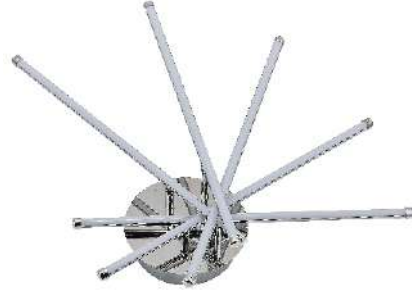

Item Number	Configuration	Dimensions	Finish	Material	Input Voltage	Power	Lumens	CRI	CCT
A 3297-31-CH-L	LED Ceiling Mount	31-1/8"WX5-1/2"H	CH	Aluminum+Steel+PC	120V	28W	1400Lm	≥80Ra	3000K