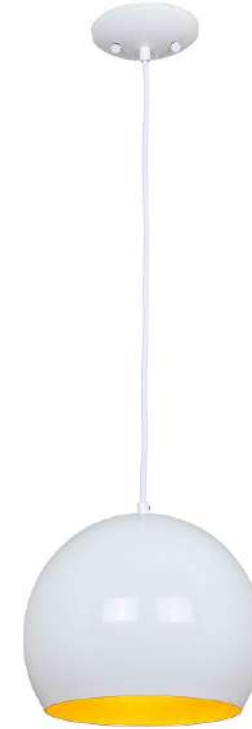

B 1113-10-WH