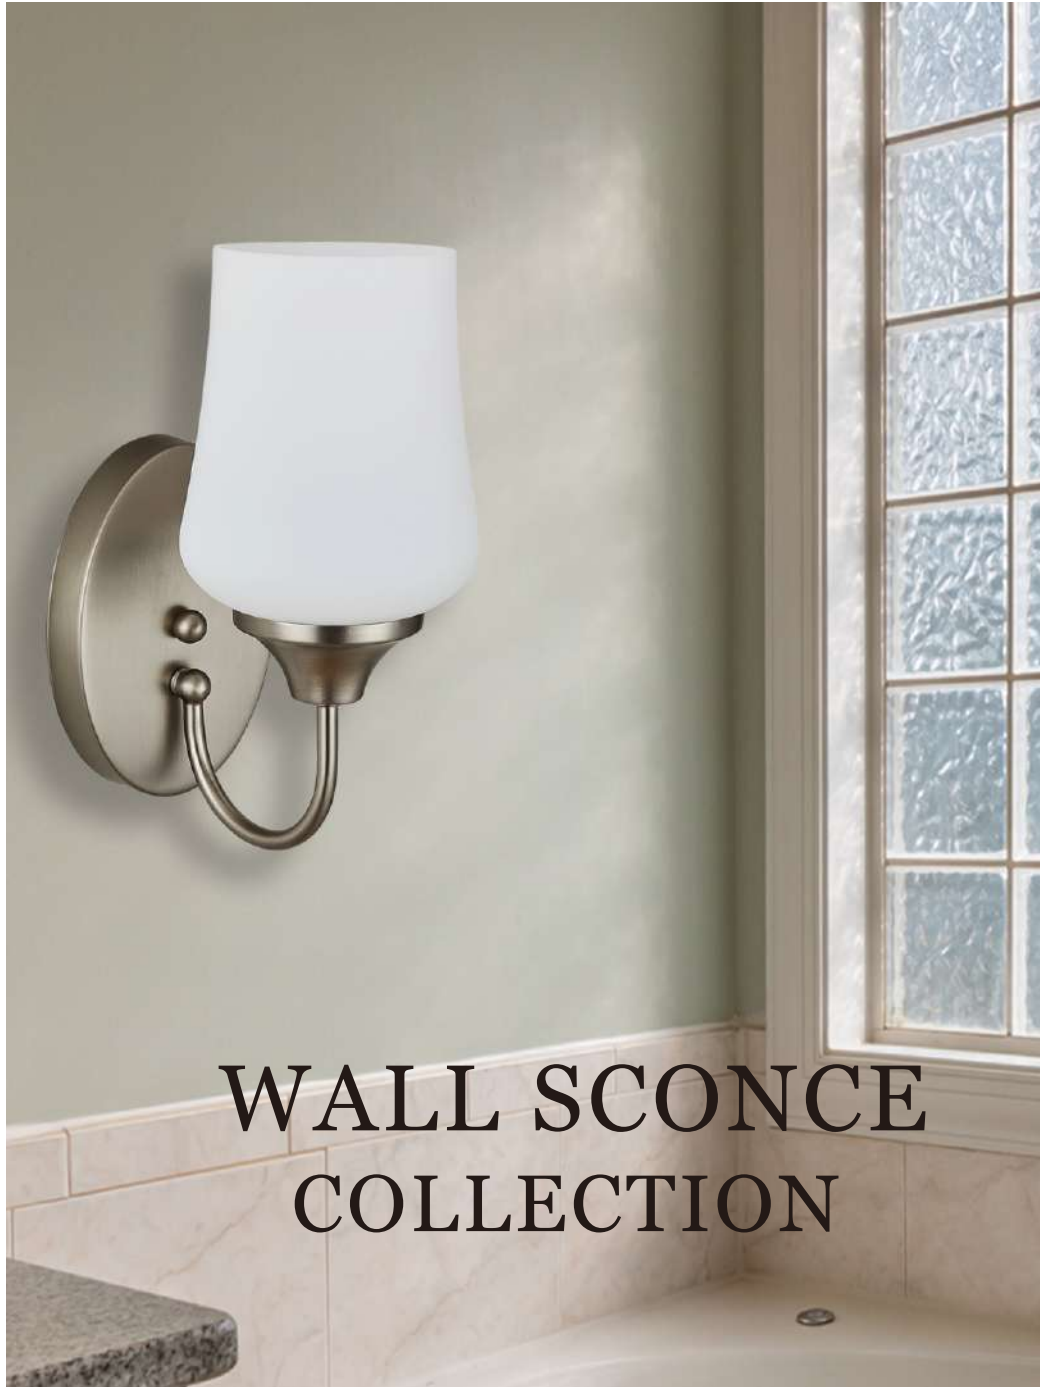

WALL SCONCE COLLECTION