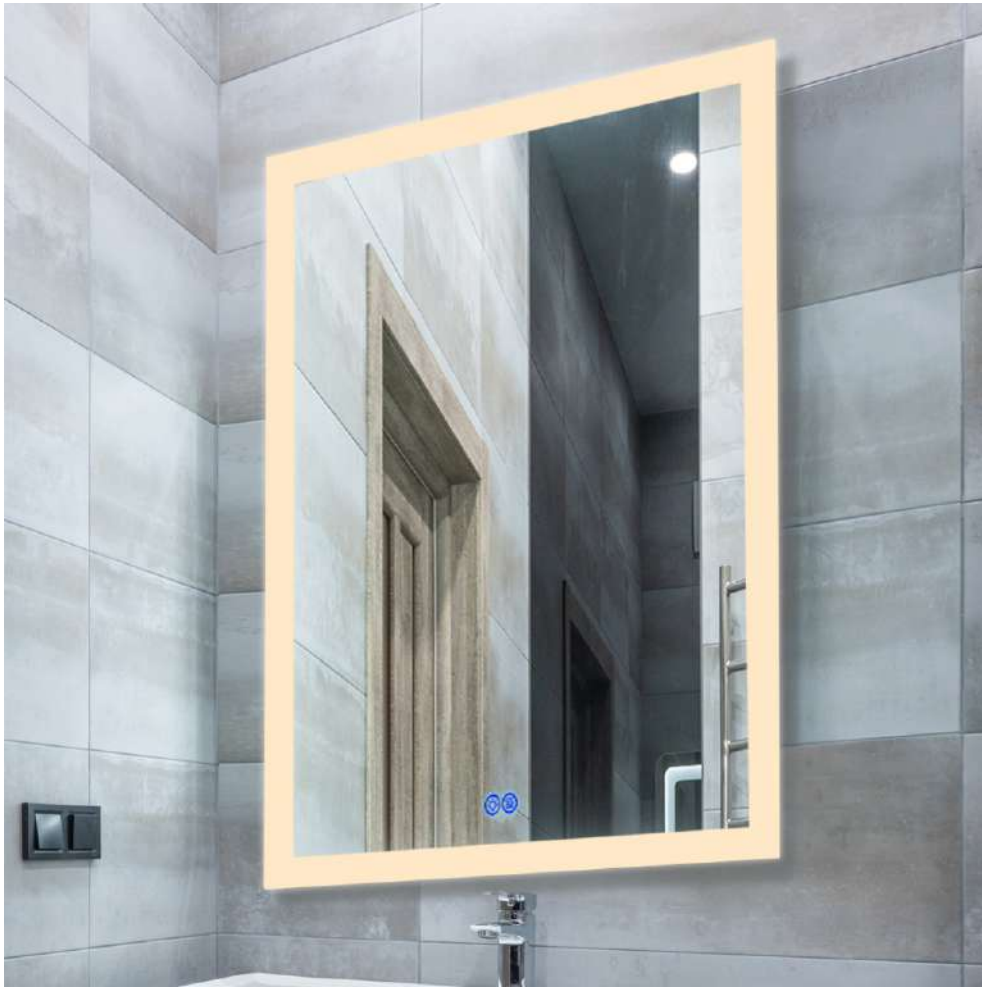

2405-2424

Size	D24"* E1-5/8"
Voltage	DC120V/60Hz
Power	24W
CCT temperature	3000K/4000K/6500K
CRI	>80Ra
Copper-free mirror	5MM

Anti-Fog	✓
Diammable	✓
Touch Switch	✓
Waterproof	✓
Plug / Hardwired	✓
Installation Method	Horizontally/Vertically

2404-2836

Size	W24"*H36"*E1 3/8"
Voltage	DC120V/60Hz
Power	30W
CCT temperature	3000K/4000K/6500K
CRI	>80Ra
Copper-free mirror	5MM

Anti-Fog	✓
Diammable	✓
Touch Switch	✓
Waterproof	✓
Plug / Hardwired	✓
Installation Method	Horizontally/Vertically