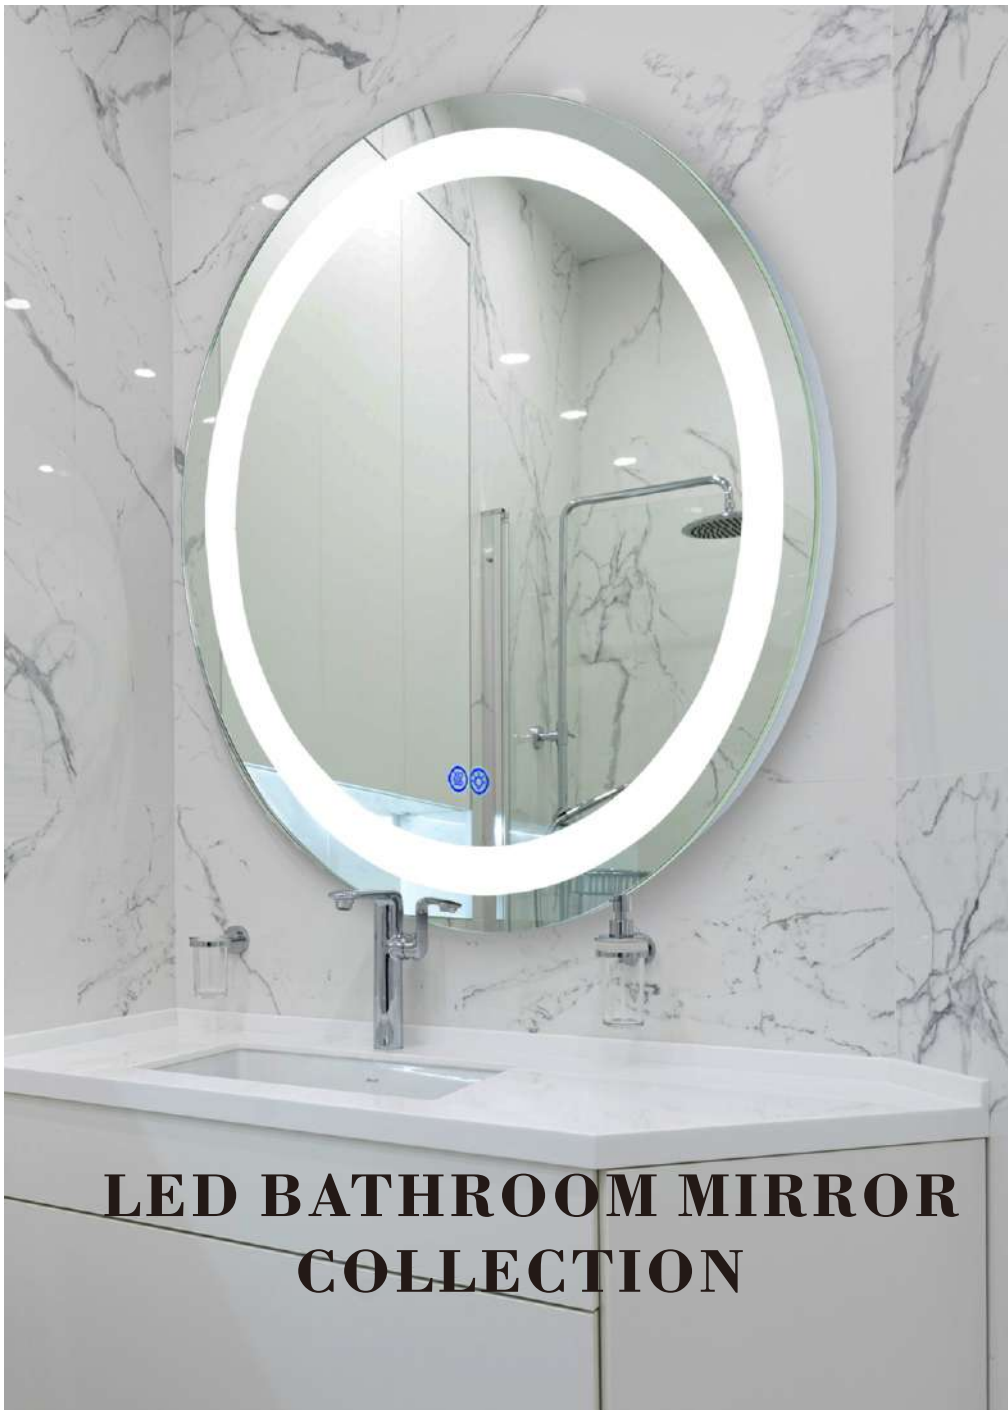

Product information

A Brightness Adjustable

Long press the power button to adjust the light brightness from 10% to 100% of the led light brightness.

B 3-Color temperature

This led lighting mirror has a variety of functions. Double click the button to change the color temperature: warm color (3000K), natural color (4000K) and white (6500K), Long press for dimming.