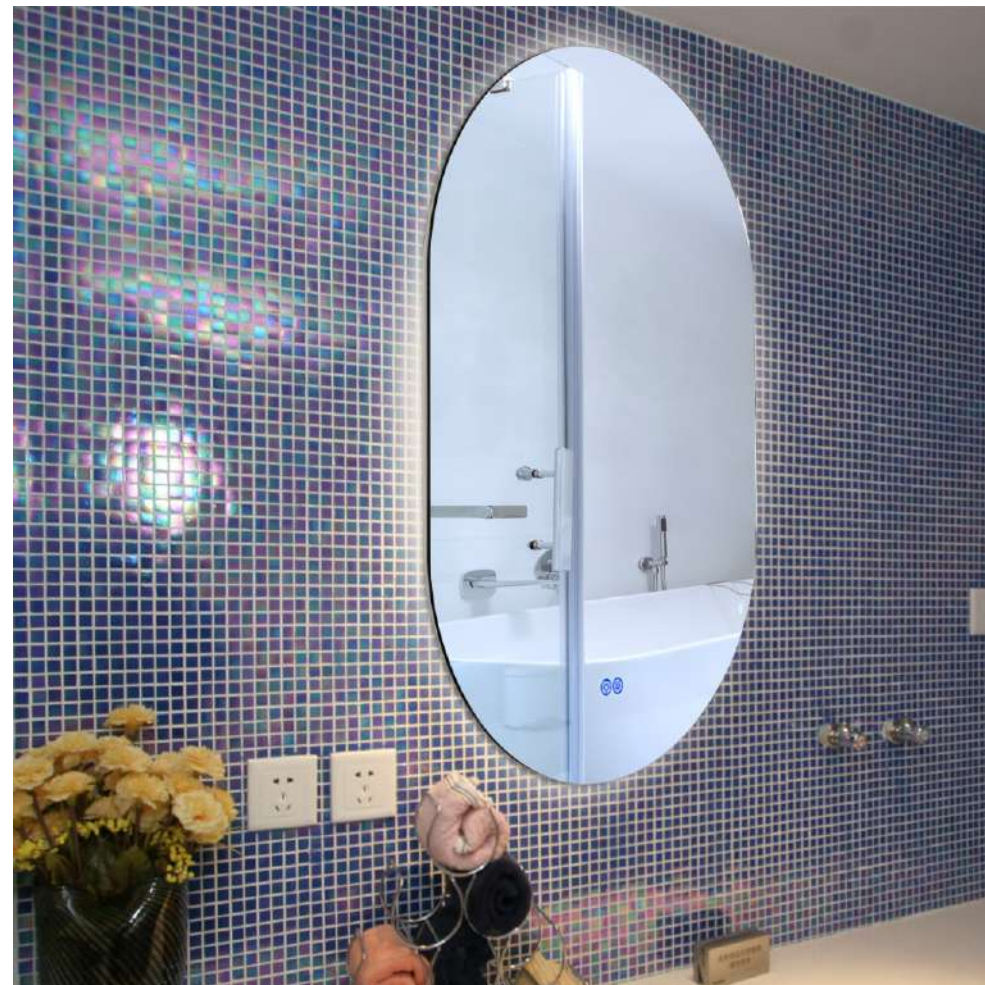

- LED bathroom mirror both Vertical or Horizontal hanging are available. (00K) , Long press for dimming.

E 5MM Copper-free mirror

With multilayer protection structure, vinchome mirror is more durablnd and clearer.