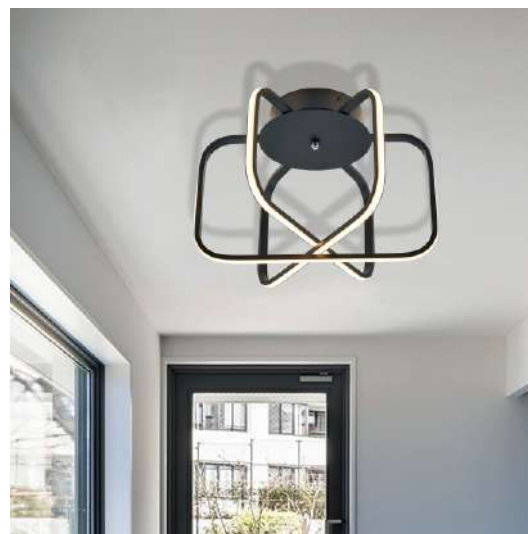

LED

Item Number	Configuration	Dimensions	Finish	Material	Input Voltage	Power	Lumens	CRI	CCT
A 3298-24-CH-L	LED Ceiling Mount	24"WX3-1/4"H	CH	Aluminum+Steel+PC	120V	44W	3000Lm	≥80Ra	3000K

LED

Item Number	Configuration	Dimensions	Finish	Material	Input Voltage	Power	Lumens	CRI	CCT
A 3299-24-CH-L	LED Ceiling Mount	24-3/4"WX6-1/2"H	CH	Aluminum+Steel+PC	120V	52W	2250Lm	≥80Ra	3000K