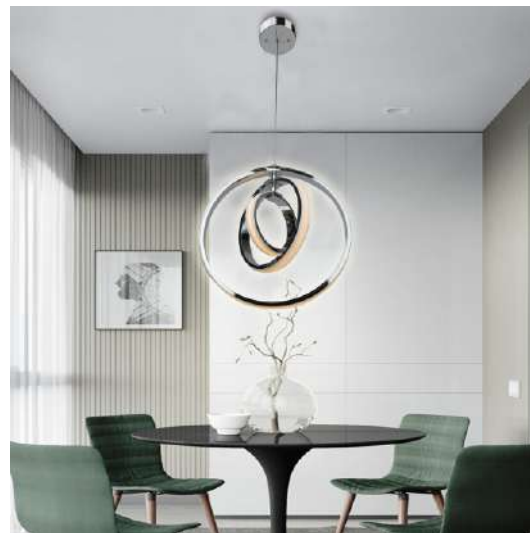

LED

Item Number	Configuration	Dimensions	Finish	Material	Input Voltage	Power	Lumens	CRI	CCT
A 1281-23-CH-L	LED Pendant	Φ23-1/2" WX47-1/4" H	CH	PC+Aluminum	120V	45W	1230Lm	≥80Ra	3000K
B 3037-CH-L	LED Pendant	18-1/9" LX7" WX20" H	CF	PC+Aluminum	120V	34W	900Lm	≥80Ra	3000K

LED

Item Number	Configuration	Dimensions	Finish	Material	Input Voltage	Power	Lumens	CRI	CCT
A 1284-17-CH-L	LED Pendant	Φ17-3/4" WX47-1/4" H	CH	PC+Aluminum	120V	56W	3200Lm	≥80Ra	3000K
B 1283-19-CH-L	LED Pendant	Φ19-1/4" WX47-1/4" H	CH	PC+Aluminum	120V	53W	1640Lm	≥80Ra	3000K