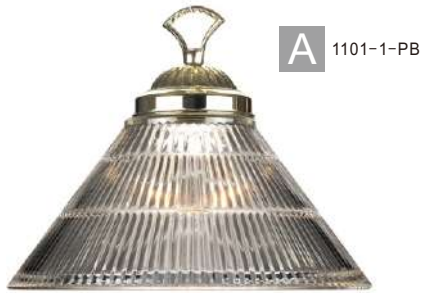

MIN-PENDANT

A 1101-1-PB