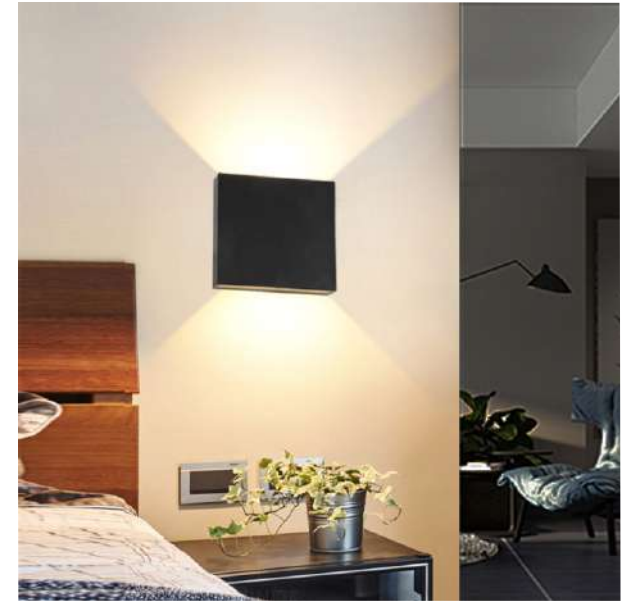

**ARCHITECTURE
LIGHTS OUTDOOR**

2201-5-BK-L

LED

Item Number	Configuration	Dimensions	Finish	Material	Input Voltage	Power	Lumens	CRI	CCT
A 2056-4-BK-L	LED Wall Sconce	4-1/2"Wx4-1/2"H x3-3/4"E	BK	Aluminum-Clear	Glass 120V	14W	630Lm	≥80Ra	3000K

LED

Item Number	Configuration	Dimensions	Finish	Material	Input Voltage	Power	Lumens	CRI	CCT
A 2201-5-BK-L	LED Wall Sconce	5-1/2"Wx4-3/4"Hx1-1/2"E	BK	Aluminum	120V	15W	455Lm	≥80Ra	3000K