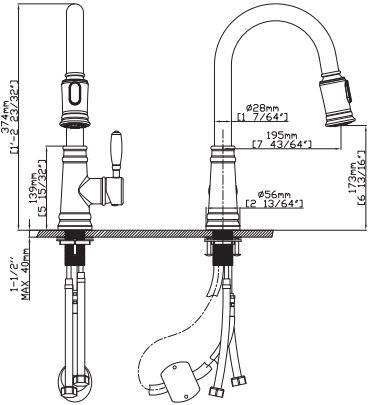

SPRAY HEAD FUNCTION

MODEL NO. **K114 01 011**

FEATURES

- Pull out kitchen faucet
- Solid brass construction
- Ceramic cartridge
- Chrome finish

MAIN DIMENSIONS

- Height: 16 1/32"
- Spout reach: 8 5/8"
- Spout height: 11 13/16"

MAIN DIMENSIONS

- Height: 14 23/32"
- Spout reach: 7 43/64"
- Spout height: 6 13/16"

SPRAY HEAD FUNCTION

MODEL NO. **K534A 01 10 4**

FEATURES

- Pull out kitchen faucet
- Solid brass construction
- Ceramic cartridge
- Black+gold finish

MAIN DIMENSIONS

- Height: 16 7/16"
- Spout reach: 8 3/16"
- Spout height: 9 15/16"

SPRAY HEAD FUNCTION

MODEL NO. **K543 01 01 1**

FEATURES

- Pull out kitchen faucet
- Solid brass construction
- Ceramic cartridge
- Chrome finish