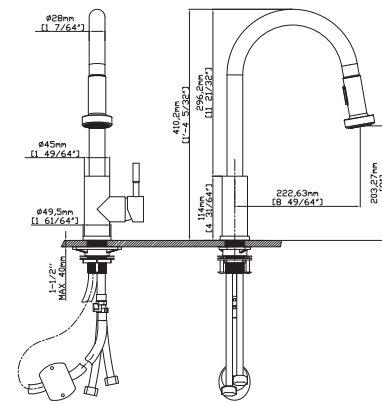

SPRAY HEAD FUNCTION

STAINLESS STEEL FAUCET

MODEL NO. **K163A 0116 2**

FEATURES

- Pull out kitchen faucet
- 304 Stainless steel material
- Ceramic cartridge
- Satin finish

MAIN DIMENSIONS

- Height: 16 5/32"
- Spout reach: 8 3/4"
- Spout height: 8 7/64"

SPRAY HEAD FUNCTION

MODEL NO. **K163 0116 2**

FEATURES

- Pull out kitchen faucet
- 304 Stainless steel material
- Ceramic cartridge
- Satin finish

MAIN DIMENSIONS

- Height: 16 5/32"
- Spout reach: 8 49/64"
- Spout height: 8"

SPRAY HEAD FUNCTION

MODEL NO. **K133 01 31 2**

FEATURES

- Pull out kitchen faucet
- 304 Stainless steel material
- Ceramic cartridge
- Matt black finish

MAIN DIMENSIONS

- Height: 15 3/8"
- Spout reach: 8 39/64"
- Spout height: 7 1/64"

MAIN DIMENSIONS

- Height: 13 31/32"
- Spout reach: 8 17/32"
- Spout height: 12 49/64"

SPRAY HEAD FUNCTION

MODEL NO. **K165 0116 2**

FEATURES

- Pull out kitchen faucet
- 304 Stainless steel material
- Ceramic cartridge
- Satin finish