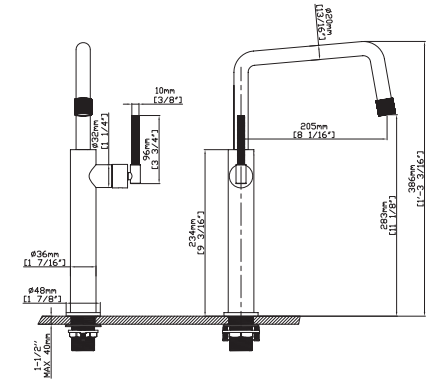

SPRAY HEAD FUNCTION

STAINLESS STEEL FAUCET

MODEL NO. **B607 02 01 2**

FEATURES

- Kitchen faucet
- Brass water way
- Ceramic cartridge
- Chrome finish

MAIN DIMENSIONS

- Height: 1'-3 3/16"
- Spout reach: 8 1/16"
- Spout height: 11 1/8"

SPRAY HEAD FUNCTION

MODEL NO. **B607 01 01 2**

Bar Faucet

FEATURES

- Single control kitchen faucet
- 304 Stainless steel material
- Ceramic cartridge
- Chrome finish

MAIN DIMENSIONS

- Height: 9 1/8"
- Spout reach: 6 5/16"
- Spout height: 6 11/16"