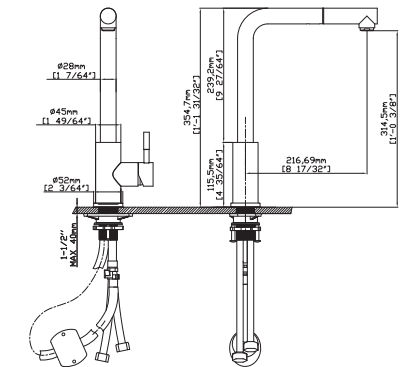

SPRAY HEAD FUNCTION

MODEL NO. **K133 01 31 2**

FEATURES

- Pull out kitchen faucet
- 304 Stainless steel material
- Ceramic cartridge
- Matt black finish

MAIN DIMENSIONS

- Height: 15 3/8"
- Spout reach: 8 39/64"
- Spout height: 7 1/64"

MAIN DIMENSIONS

- Height: 13 31/32"
- Spout reach: 8 17/32"
- Spout height: 12 49/64"

SPRAY HEAD FUNCTION

MODEL NO. **K165 0116 2**

FEATURES

- Pull out kitchen faucet
- 304 Stainless steel material
- Ceramic cartridge
- Satin finish

MAIN DIMENSIONS

- Height: 1'-5 3/4"
- Spout reach: 8 5/8"
- Spout height: 9 7/16"

SPRAY HEAD FUNCTION

MODEL NO. **K623 01 31 2**

FEATURES

- Pull out kitchen faucet
- 304 Stainless steel material
- Ceramic cartridge
- Matt black finish