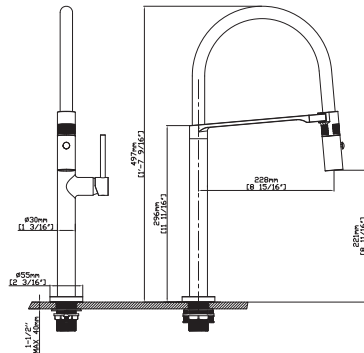

SPRAY HEAD FUNCTION

MODEL NO. **K678 02 011**

FEATURES

- Pull down kitchen faucet
- Solid brass construction
- Ceramic cartridge
- Chrome finish

MAIN DIMENSIONS

- Height: 1'-8"
- Spout reach: 7 1/4"
- Spout height: 8 7/16"

SPRAY HEAD FUNCTION

MODEL NO. **K636M 02 011**

FEATURES

- Pull down kitchen faucet
- Solid brass construction
- Ceramic cartridge
- Chrome finish

MAIN DIMENSIONS

- Height: 1'-7 9/16"
- Spout reach: 8 15/16"
- Spout height: 8 11/16"

SPRAY HEAD FUNCTION

MODEL NO. **K679 02 011**

FEATURES

- Pull down kitchen faucet
- Solid brass construction
- Ceramic cartridge
- Chrome finish

MAIN DIMENSIONS

- Height: 1'-8"
- Spout reach: 7 1/4"
- Spout height: 8 3/16"