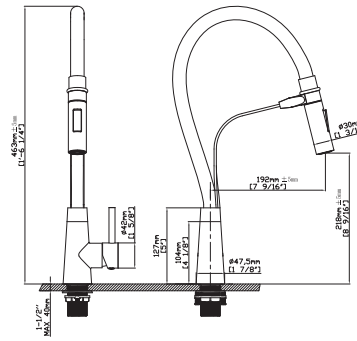

SPRAY HEAD FUNCTION

MODEL NO. **K674M 02 16 2**

FEATURES

- Pull down kitchen faucet
- 304 Stainless steel material
- Ceramic cartridge
- Satin finish

MAIN DIMENSIONS

- Height: 1'-6 1/4"
- Spout reach: 7 9/16"
- Spout height: 8 9/16"

SPRAY HEAD FUNCTION

BRASS KITCHEN FAUCETS

MODEL NO. **K542 02 011**

FEATURES

- Pull down kitchen faucet
- Solid brass construction
- Ceramic cartridge
- Chrome finish

MAIN DIMENSIONS

- Height: 1'-7 7/8"
- Spout reach: 8 1/4"
- Spout height: 9 1/8"