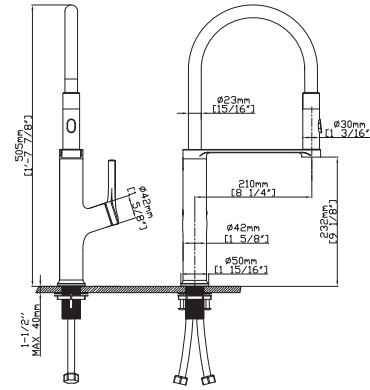

SPRAY HEAD FUNCTION

MODEL NO. **K674M 02 16 2**

FEATURES

- Pull down kitchen faucet
- 304 Stainless steel material
- Ceramic cartridge
- Satin finish

MAIN DIMENSIONS

- Height: 1'-6 1/4"
- Spout reach: 7 9/16"
- Spout height: 8 9/16"

SPRAY HEAD FUNCTION

BRASS KITCHEN FAUCETS

MODEL NO. **K542 02 011**

FEATURES

- Pull down kitchen faucet
- Solid brass construction
- Ceramic cartridge
- Chrome finish

MAIN DIMENSIONS

- Height: 1'-7 7/8"
- Spout reach: 8 1/4"
- Spout height: 9 1/8"

SPRAY HEAD FUNCTION

MODEL NO. **K678 02 011**

FEATURES

- Pull down kitchen faucet
- Solid brass construction
- Ceramic cartridge
- Chrome finish

MAIN DIMENSIONS

- Height: 1'-8"
- Spout reach: 7 1/4"
- Spout height: 8 7/16"