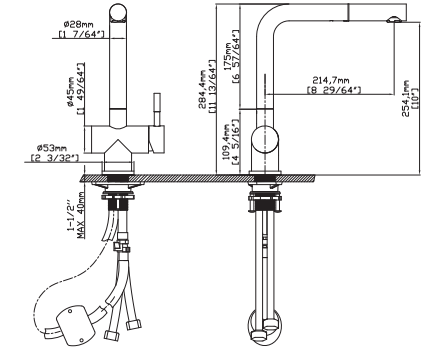

MAIN DIMENSIONS

- Height: 16 1/32"
- Spout reach: 8 41/64"
- Spout height: 11 13/16"

SPRAY HEAD FUNCTION

MODEL NO. **K128 03 16 2**

FEATURES

- Single control kitchen faucet
- 304 Stainless steel material
- Ceramic cartridge
- Satin finish

MAIN DIMENSIONS

- Height: 13 13/16"
- Spout reach: 7 13/16"
- Spout height: 10 1/2"

SPRAY HEAD FUNCTION

STAINLESS STEEL FAUCET

MODEL NO. **K135 01 16 2**

FEATURES

- Pull out kitchen faucet
- 304 Stainless steel material
- Ceramic cartridge
- Stain finish

MAIN DIMENSIONS

- Height: 11 13/64"
- Spout reach: 8 29/64"
- Spout height: 10"

SPRAY HEAD FUNCTION

MODEL NO. **K135B 03 01 2**

FEATURES

- Single control kitchen faucet
- 304 Stainless steel material
- Ceramic cartridge
- Chrome finish

MAIN DIMENSIONS

- Height: 10 3/16"
- Spout reach: 8 11/16"
- Spout height: 8 15/16"

SPRAY HEAD FUNCTION

MODEL NO. **K159 03 16 2**

FEATURES

- Single control kitchen faucet
- 304 Stainless steel material
- Ceramic cartridge
- Chrome finish