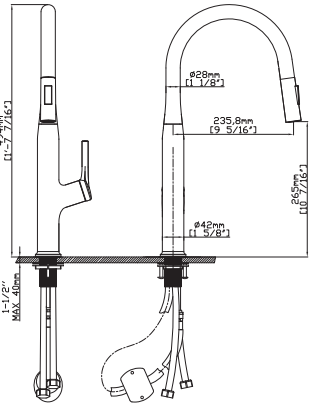

MAIN DIMENSIONS

- Height: 14 23/32"
- Spout reach: 7 43/64"
- Spout height: 6 13/16"

SPRAY HEAD FUNCTION

MODEL NO. **K534A 01 10 4**

FEATURES

- Pull out kitchen faucet
- Solid brass construction
- Ceramic cartridge
- Black+gold finish

MAIN DIMENSIONS

- Height: 16 7/16"
- Spout reach: 8 3/16"
- Spout height: 9 15/16"

SPRAY HEAD FUNCTION

MODEL NO. **K543 01 01 1**

FEATURES

- Pull out kitchen faucet
- Solid brass construction
- Ceramic cartridge
- Chrome finish

MAIN DIMENSIONS

- Height: 19 7/16"
- Spout reach: 9 5/16"
- Spout height: 10 7/16"

SPRAY HEAD FUNCTION

MODEL NO. **K277 01 01 1**

FEATURES

- Pull out kitchen faucet
- Solid brass construction
- Ceramic cartridge
- Chrome finish