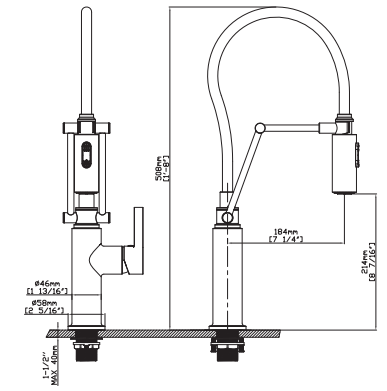

SPRAY HEAD FUNCTION