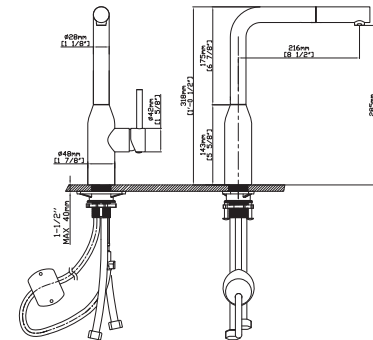

MAIN DIMENSIONS

- Height: 1'-3 5/8"
- Spout reach: 8 5/8"
- Spout height: 7 15/16"

SPRAY HEAD FUNCTION

STAINLESS STEEL FAUCET

MODEL NO. **K712 01 16 2**

FEATURES

- Pull out kitchen faucet
- 304 Stainless steel material
- Ceramic cartridge
- Satin finish

MAIN DIMENSIONS

- Height: 1'-2 1/16"
- Spout reach: 10 3/16"
- Spout height: 1'-0 3/4"

SPRAY HEAD FUNCTION

MODEL NO. **K672 01 16 2**

FEATURES

- Pull out kitchen faucet
- 304 Stainless steel material
- Ceramic cartridge
- Satin finish

MAIN DIMENSIONS

- Height: 1'-0 1/2"
- Spout reach: 8 1/2"
- Spout height: 11 3/16"

SPRAY HEAD FUNCTION

MODEL NO. **K712A 01 01 2**

FEATURES

- Pull out kitchen faucet
- 304 Stainless steel material
- Ceramic cartridge
- Chrome finish

MAIN DIMENSIONS

- Height: 1'-2 1/16"
- Spout reach: 9 1/4"
- Spout height: 1'-0 5/8"

SPRAY HEAD FUNCTION

MODEL NO. **K640 01 16 2**

FEATURES

- Pull down kitchen faucet
- 304 Stainless steel material
- Ceramic cartridge
- Satin finish