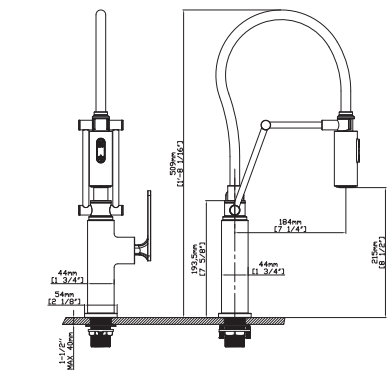

SPRAY HEAD FUNCTION