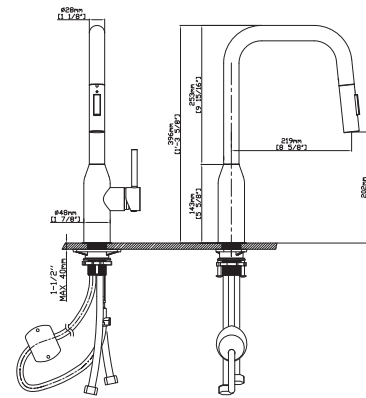

No. IIRS261809
Exterior: 25" x 18" x 9"

No. IIRS261809
Exterior: 25" x 18" x 9"

No. IIRS261809
Exterior: 25" x 18" x 9"

STAINLESS STEEL FAUCET

MODEL NO. **K672C 01 31 2**

FEATURES

- Pull down kitchen faucet
- 304 Stainless steel material
- Ceramic cartridge
- Matt black finish

MAIN DIMENSIONS

- Height: 1'-3 5/8"
- Spout reach: 8 5/8"
- Spout height: 7 15/16"

SPRAY HEAD FUNCTION

STAINLESS STEEL FAUCET

MODEL NO. **K712 01 16 2**

FEATURES

- Pull out kitchen faucet
- 304 Stainless steel material
- Ceramic cartridge
- Satin finish

MAIN DIMENSIONS

- Height: 1'-2 1/16"
- Spout reach: 10 3/16"
- Spout height: 1'-0 3/4"

SPRAY HEAD FUNCTION

MODEL NO. **K672 01 16 2**

FEATURES

- Pull out kitchen faucet
- 304 Stainless steel material
- Ceramic cartridge
- Satin finish

MAIN DIMENSIONS

- Height: 1'-0 1/2"
- Spout reach: 8 1/2"
- Spout height: 11 3/16"

SPRAY HEAD FUNCTION

MODEL NO. **K712A 01 01 2**

FEATURES

- Pull out kitchen faucet
- 304 Stainless steel material
- Ceramic cartridge
- Chrome finish