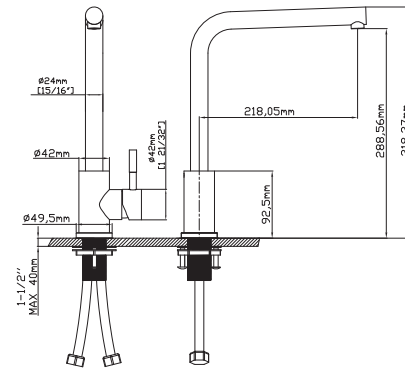

SPRAY HEAD FUNCTION

MODEL NO. **K994 01 16 2**

FEATURES

- Pull out kitchen faucet
- 304 Stainless steel material
- Ceramic cartridge
- Satin finish

MAIN DIMENSIONS

- Height: 1'-1 5/16"
- Spout reach: 8 11/16"
- Spout height: 8 5/8"

- Height: 12 17/32"
- Spout reach: 8 37/64"
- Spout height: 11 23/64"

SPRAY HEAD FUNCTION

MODEL NO. **K114 01 16 2**

FEATURES

- Pull out kitchen faucet
- 304 Stainless steel material
- Ceramic cartridge
- Matt black finish

MAIN DIMENSIONS

- Height: 16 1/32"
- Spout reach: 8 41/64"
- Spout height: 11 13/16"

SPRAY HEAD FUNCTION

MODEL NO. **K128 03 16 2**

FEATURES

- Single control kitchen faucet
- 304 Stainless steel material
- Ceramic cartridge
- Satin finish