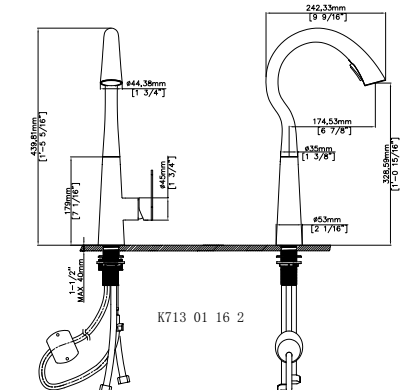

MAIN DIMENSIONS

- Height: 1'-0 1/2"
- Spout reach: 8 1/2"
- Spout height: 11 3/16"

SPRAY HEAD FUNCTION

MODEL NO. **K712A 01 01 2**

FEATURES

- Pull out kitchen faucet
- 304 Stainless steel material
- Ceramic cartridge
- Chrome finish

MAIN DIMENSIONS

- Height: 1'-2 1/16"
- Spout reach: 9 1/4"
- Spout height: 1'-0 5/8"

SPRAY HEAD FUNCTION

MODEL NO. **K640 01 16 2**

FEATURES

- Pull down kitchen faucet
- 304 Stainless steel material
- Ceramic cartridge
- Satin finish

MAIN DIMENSIONS

- Height: 1'-5 1/4"
- Spout reach: 8 7/8"
- Spout height: 11 7/8"

SPRAY HEAD FUNCTION

MODEL NO. **K713 01 16 2**

FEATURES

- Pull out kitchen faucet
- 304 Stainless steel material
- Ceramic cartridge
- Satin finish

MAIN DIMENSIONS

- Height: 1'-5 3/4"
- Spout reach: 8 5/8"
- Spout height: 9 3/8"

SPRAY HEAD FUNCTION

Available colors

Durable triple-plated finish is corrosion and rust-resistant, exceeding industry durability standards