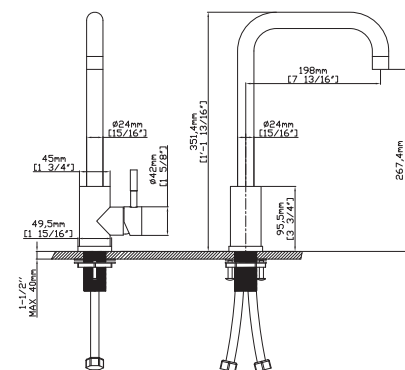

- Height: 12 17/32"
- Spout reach: 8 37/64"
- Spout height: 11 23/64"

SPRAY HEAD FUNCTION

MODEL NO. **K114 01 16 2**

FEATURES

- Pull out kitchen faucet
- 304 Stainless steel material
- Ceramic cartridge
- Matt black finish

MAIN DIMENSIONS

- Height: 16 1/32"
- Spout reach: 8 41/64"
- Spout height: 11 13/16"

SPRAY HEAD FUNCTION

MODEL NO. **K128 03 16 2**

FEATURES

- Single control kitchen faucet
- 304 Stainless steel material
- Ceramic cartridge
- Satin finish

MAIN DIMENSIONS

- Height: 13 13/16"
- Spout reach: 7 13/16"
- Spout height: 10 1/2"

SPRAY HEAD FUNCTION

STAINLESS STEEL FAUCET

MODEL NO. **K135 01 16 2**

FEATURES

- Pull out kitchen faucet
- 304 Stainless steel material
- Ceramic cartridge
- Stain finish

MAIN DIMENSIONS

- Height: 11 13/64"
- Spout reach: 8 29/64"
- Spout height: 10"

SPRAY HEAD FUNCTION

MODEL NO. **K135B 03 01 2**

FEATURES

- Single control kitchen faucet
- 304 Stainless steel material
- Ceramic cartridge
- Chrome finish