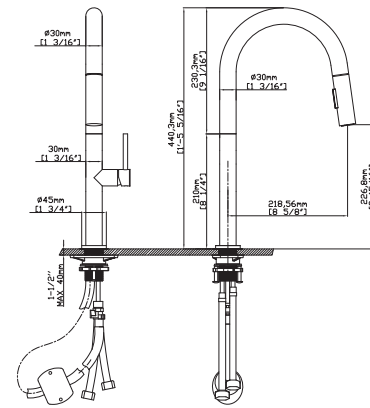

MAIN DIMENSIONS

- Height: 1'-5 3/4"
- Spout reach: 8 5/8"
- Spout height: 9 7/16"

SPRAY HEAD FUNCTION

MODEL NO. **K623 01 31 2**

FEATURES

- Pull out kitchen faucet
- 304 Stainless steel material
- Ceramic cartridge
- Matt black finish

MAIN DIMENSIONS

- Height: 18 5/16"
- Spout reach: 8 7/16"
- Spout height: 6 1/2"

SPRAY HEAD FUNCTION

Available colors

Durable triple-plated finish is corrosion and rust-resistant, exceeding industry durability standards

STAINLESS STEEL FAUCET

MODEL NO. **K546 0116 2**

Magnetic Docking
OPTIONAL FUNCTION

FEATURES

- Pull out kitchen faucet
- 304 Stainless steel material
- Ceramic cartridge
- Satin finish

MAIN DIMENSIONS

- Height: 17 5/16"
- Spout reach: 8 5/8"
- Spout height: 8 15/16"

SPRAY HEAD FUNCTION

STAINLESS STEEL FAUCET

MODEL NO. **K127W 0316 2**

FEATURES

- Single control kitchen faucet
- 304 Stainless steel material
- Ceramic cartridge
- Satin finish

MAIN DIMENSIONS

- Height: 1'-2 1/2"
- Spout reach: 8"
- Spout height: 10 3/16"