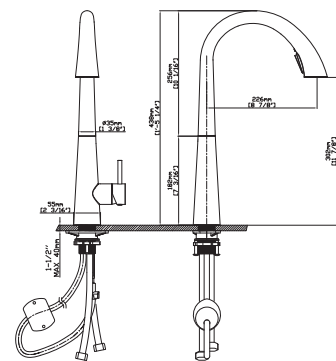

MAIN DIMENSIONS

- Height: 1'-2 1/16"
- Spout reach: 10 3/16"
- Spout height: 1'-0 3/4"

SPRAY HEAD FUNCTION

MODEL NO. **K672 01 16 2**

FEATURES

- Pull out kitchen faucet
- 304 Stainless steel material
- Ceramic cartridge
- Satin finish

MAIN DIMENSIONS

- Height: 1'-0 1/2"
- Spout reach: 8 1/2"
- Spout height: 11 3/16"

SPRAY HEAD FUNCTION

MODEL NO. **K712A 01 01 2**

FEATURES

- Pull out kitchen faucet
- 304 Stainless steel material
- Ceramic cartridge
- Chrome finish

MAIN DIMENSIONS

- Height: 1'-2 1/16"
- Spout reach: 9 1/4"
- Spout height: 1'-0 5/8"

SPRAY HEAD FUNCTION

MODEL NO. **K640 01 16 2**

FEATURES

- Pull down kitchen faucet
- 304 Stainless steel material
- Ceramic cartridge
- Satin finish

MAIN DIMENSIONS

- Height: 1'-5 1/4"
- Spout reach: 8 7/8"
- Spout height: 11 7/8"

SPRAY HEAD FUNCTION

MODEL NO. **K713 01 16 2**

FEATURES

- Pull out kitchen faucet
- 304 Stainless steel material
- Ceramic cartridge
- Satin finish