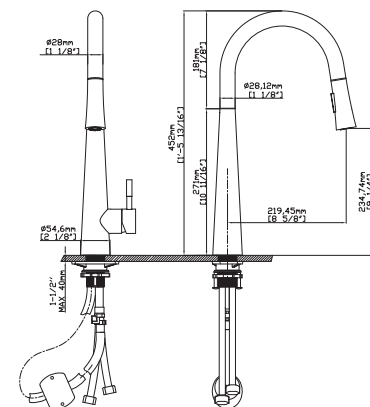

SPRAY HEAD FUNCTION

MODEL NO. **K670 0116 2**

FEATURES

- Pull out kitchen faucet
- 304 Stainless steel material
- Ceramic cartridge
- Satin finish

MAIN DIMENSIONS

- Height: 1'-3 1/8"
- Spout reach: 8 1/2"
- Spout height: 9 1/8"

SPRAY HEAD FUNCTION

MODEL NO. **K149 0131 2**

Magnetic Docking
OPTIONAL FUNCTION

Touch Sensor
OPTIONAL FUNCTION

FEATURES

- Pull out kitchen faucet
- 304 Stainless steel material
- Ceramic cartridge
- Matt black finish

MAIN DIMENSIONS

- Height: 17 13/16"
- Spout reach: 8 5/8"
- Spout height: 9 1/4"

SPRAY HEAD FUNCTION

MODEL NO. **K671 0116 2**

FEATURES

- Pull out kitchen faucet
- 304 Stainless steel material
- Ceramic cartridge
- Matt black finish

MAIN DIMENSIONS

- Height: 1'3 1/8"
- Spout reach: 8 5/8"
- Spout height: 7 1/2"

SPRAY HEAD FUNCTION

Available colors

Durable triple-plated finish is corrosion and rust-resistant, exceeding industry durability standards