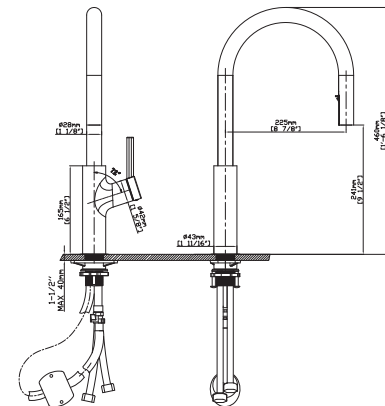

SPRAY HEAD FUNCTION

MODEL NO. **K572 01 011**

FEATURES

- Pull out kitchen faucet
- Brass water way
- Ceramic cartridge
- Chrome finish

MAIN DIMENSIONS

- Height: 1'-5 7/16"
- Spout reach: 8 13/16"
- Spout height: 9 5/16"

SPRAY HEAD FUNCTION

MODEL NO. **K568 01 011**

FEATURES

- Pull out kitchen faucet
- Brass water way
- Ceramic cartridge
- Chrome finish

MAIN DIMENSIONS

- Height: 16 9/16"
- Spout reach: 8 7/16"
- Spout height: 8 7/8"

SPRAY HEAD FUNCTION

MODEL NO. **K624 01 011**

FEATURES

- Pull out kitchen faucet
- Solid brass construction
- Ceramic cartridge
- Chrome finish

MAIN DIMENSIONS

- Height: 14 1/4"
- Spout reach: 9 3/4"
- Spout height: 9 5/16"

SPRAY HEAD FUNCTION

MODEL NO. **K569 01 011**

FEATURES

- Pull out kitchen faucet
- Brass water way
- Ceramic cartridge
- Chrome finish

MAIN DIMENSIONS

- Height: 16 9/16"
- Spout reach: 8 7/16"
- Spout height: 8 7/8"