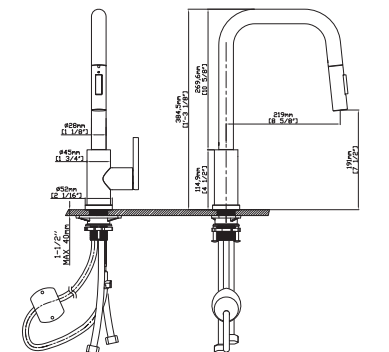

MAIN DIMENSIONS

- Height: 17 13/16"
- Spout reach: 8 5/8"
- Spout height: 9 1/4"

SPRAY HEAD FUNCTION

MODEL NO. **K671 0116 2**

FEATURES

- Pull out kitchen faucet
- 304 Stainless steel material
- Ceramic cartridge
- Matt black finish

MAIN DIMENSIONS

- Height: 1'3 1/8"
- Spout reach: 8 5/8"
- Spout height: 7 1/2"

SPRAY HEAD FUNCTION

Available colors

Durable triple-plated finish is corrosion and rust-resistant, exceeding industry durability standards