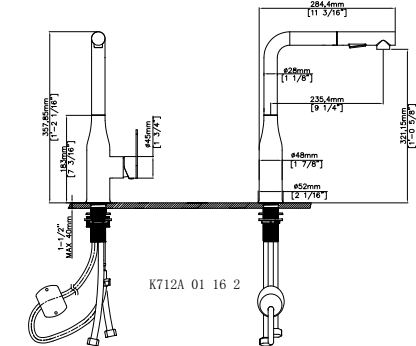

MAIN DIMENSIONS

- Height: 1'-2 1/16"
- Spout reach: 10 3/16"
- Spout height: 1'-0 3/4"

SPRAY HEAD FUNCTION

MODEL NO. **K672 01 16 2**

FEATURES

- Pull out kitchen faucet
- 304 Stainless steel material
- Ceramic cartridge
- Satin finish

MAIN DIMENSIONS

- Height: 1'-0 1/2"
- Spout reach: 8 1/2"
- Spout height: 11 3/16"

SPRAY HEAD FUNCTION

MODEL NO. **K712A 01 01 2**

FEATURES

- Pull out kitchen faucet
- 304 Stainless steel material
- Ceramic cartridge
- Chrome finish

MAIN DIMENSIONS

- Height: 1'-2 1/16"
- Spout reach: 9 1/4"
- Spout height: 1'-0 5/8"

SPRAY HEAD FUNCTION

MODEL NO. **K640 01 16 2**

FEATURES

- Pull down kitchen faucet
- 304 Stainless steel material
- Ceramic cartridge
- Satin finish

MAIN DIMENSIONS

- Height: 1'-5 1/4"
- Spout reach: 8 7/8"
- Spout height: 11 7/8"

SPRAY HEAD FUNCTION

MODEL NO. **K713 01 16 2**

FEATURES

- Pull out kitchen faucet
- 304 Stainless steel material
- Ceramic cartridge
- Satin finish