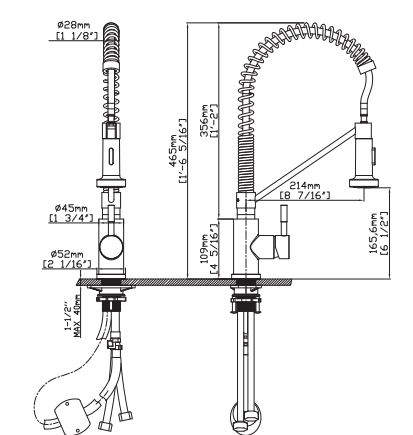

MAIN DIMENSIONS

- Height: 13 31/32"
- Spout reach: 8 17/32"
- Spout height: 12 49/64"

SPRAY HEAD FUNCTION

MODEL NO. **K165 0116 2**

FEATURES

- Pull out kitchen faucet
- 304 Stainless steel material
- Ceramic cartridge
- Satin finish

MAIN DIMENSIONS

- Height: 1'-5 3/4"
- Spout reach: 8 5/8"
- Spout height: 9 7/16"

SPRAY HEAD FUNCTION

MODEL NO. **K623 01 31 2**

FEATURES

- Pull out kitchen faucet
- 304 Stainless steel material
- Ceramic cartridge
- Matt black finish

MAIN DIMENSIONS

- Height: 18 5/16"
- Spout reach: 8 7/16"
- Spout height: 6 1/2"

SPRAY HEAD FUNCTION

Available colors

Durable triple-plated finish is corrosion and rust-resistant, exceeding industry durability standards

STAINLESS STEEL FAUCET

MODEL NO. **K546 0116 2**

Magnetic Docking
OPTIONAL FUNCTION

FEATURES

- Pull out kitchen faucet
- 304 Stainless steel material
- Ceramic cartridge
- Satin finish

MAIN DIMENSIONS

- Height: 17 5/16"
- Spout reach: 8 5/8"
- Spout height: 8 15/16"