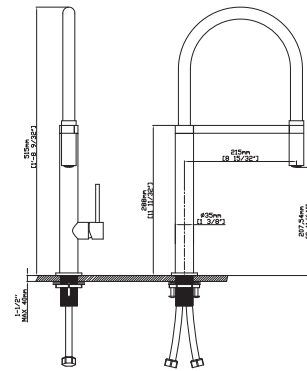

SPRAY HEAD FUNCTION

SILICONE TUBE OPTIONAL COLORS

MODEL NO. **K200 02 16 2**

FEATURES

- Pull down kitchen faucet
- 304 Stainless steel material
- Ceramic cartridge
- Satin finish

MAIN DIMENSIONS

- Height: 20 9/32"
- Spout reach: 8 15/32"
- Spout height: 8 11/64"

SPRAY HEAD FUNCTION

MODEL NO. **K674M 02 16 2**

FEATURES

- Pull down kitchen faucet
- 304 Stainless steel material
- Ceramic cartridge
- Satin finish

MAIN DIMENSIONS

- Height: 1'-6 1/4"
- Spout reach: 7 9/16"
- Spout height: 8 9/16"