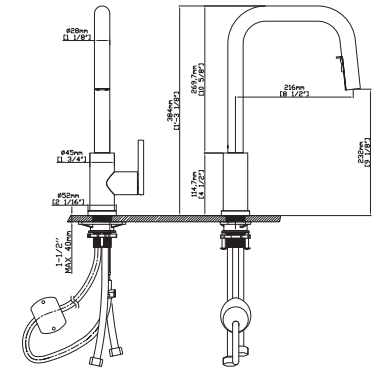

SPRAY HEAD FUNCTION