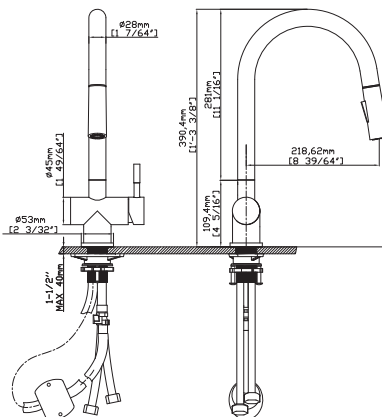

SPRAY HEAD FUNCTION