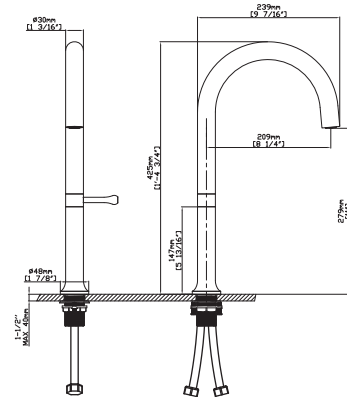

SPRAY HEAD FUNCTION