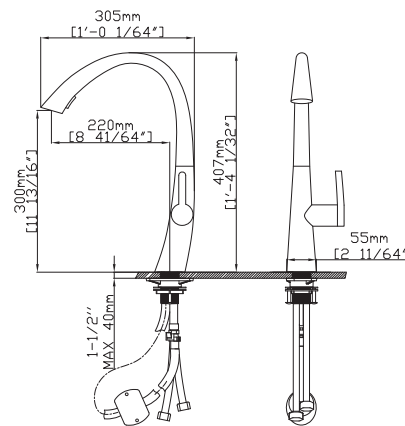

- Height: 12 17/32"
- Spout reach: 8 37/64"
- Spout height: 11 23/64"

SPRAY HEAD FUNCTION

MODEL NO. **K114 01 16 2**

FEATURES

- Pull out kitchen faucet
- 304 Stainless steel material
- Ceramic cartridge
- Matt black finish

MAIN DIMENSIONS

- Height: 16 1/32"
- Spout reach: 8 41/64"
- Spout height: 11 13/16"

SPRAY HEAD FUNCTION

MODEL NO. **K128 03 16 2**

FEATURES

- Single control kitchen faucet
- 304 Stainless steel material
- Ceramic cartridge
- Satin finish

MAIN DIMENSIONS

- Height: 13 13/16"
- Spout reach: 7 13/16"
- Spout height: 10 1/2"

SPRAY HEAD FUNCTION

STAINLESS STEEL FAUCET

MODEL NO. **K135 01 16 2**

FEATURES

- Pull out kitchen faucet
- 304 Stainless steel material
- Ceramic cartridge
- Stain finish