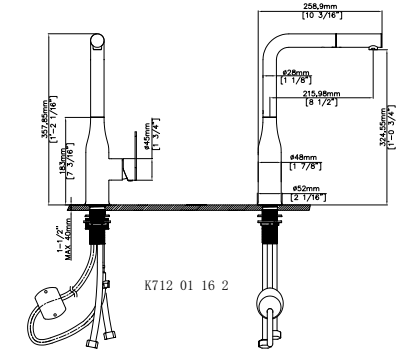

MAIN DIMENSIONS

- Height: 1'-3 5/8"
- Spout reach: 8 5/8"
- Spout height: 7 15/16"

SPRAY HEAD FUNCTION

STAINLESS STEEL FAUCET

MODEL NO. **K712 01 16 2**

FEATURES

- Pull out kitchen faucet
- 304 Stainless steel material
- Ceramic cartridge
- Satin finish

MAIN DIMENSIONS

- Height: 1'-2 1/16"
- Spout reach: 10 3/16"
- Spout height: 1'-0 3/4"

SPRAY HEAD FUNCTION

MODEL NO. **K672 01 16 2**

FEATURES

- Pull out kitchen faucet
- 304 Stainless steel material
- Ceramic cartridge
- Satin finish

MAIN DIMENSIONS

- Height: 1'-0 1/2"
- Spout reach: 8 1/2"
- Spout height: 11 3/16"

SPRAY HEAD FUNCTION

MODEL NO. **K712A 01 01 2**

FEATURES

- Pull out kitchen faucet
- 304 Stainless steel material
- Ceramic cartridge
- Chrome finish

MAIN DIMENSIONS

- Height: 1'-2 1/16"
- Spout reach: 9 1/4"
- Spout height: 1'-0 5/8"

SPRAY HEAD FUNCTION

MODEL NO. **K640 01 16 2**

FEATURES

- Pull down kitchen faucet
- 304 Stainless steel material
- Ceramic cartridge
- Satin finish