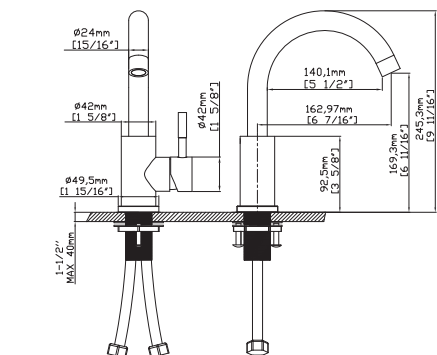

MAIN DIMENSIONS

- Height: 13 13/16"
- Spout reach: 7 13/16"
- Spout height: 10 1/2"

SPRAY HEAD FUNCTION

STAINLESS STEEL FAUCET

MODEL NO. **K135 01 16 2**

FEATURES

- Pull out kitchen faucet
- 304 Stainless steel material
- Ceramic cartridge
- Stain finish

MAIN DIMENSIONS

- Height: 11 13/64"
- Spout reach: 8 29/64"
- Spout height: 10"

SPRAY HEAD FUNCTION

MODEL NO. **K135B 03 01 2**

FEATURES

- Single control kitchen faucet
- 304 Stainless steel material
- Ceramic cartridge
- Chrome finish

MAIN DIMENSIONS

- Height: 10 3/16"
- Spout reach: 8 11/16"
- Spout height: 8 15/16"

SPRAY HEAD FUNCTION

MODEL NO. **K159 03 16 2**

FEATURES

- Single control kitchen faucet
- 304 Stainless steel material
- Ceramic cartridge
- Chrome finish

MAIN DIMENSIONS

- Height: 9 11/16"
- Spout reach: 6 7/16"
- Spout height: 6 11/16"

SPRAY HEAD FUNCTION

Available colors

Durable triple-plated finish is corrosion and rust-resistant, exceeding industry durability standards