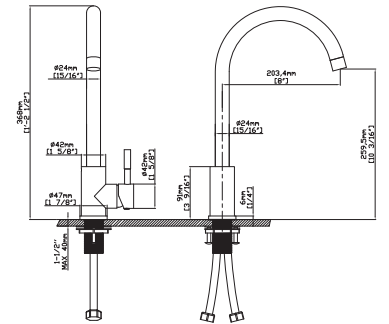

STAINLESS STEEL FAUCET

MODEL NO. **K546 0116 2**

Magnetic Docking
OPTIONAL FUNCTION

FEATURES

- Pull out kitchen faucet
- 304 Stainless steel material
- Ceramic cartridge
- Satin finish

MAIN DIMENSIONS

- Height: 17 5/16"
- Spout reach: 8 5/8"
- Spout height: 8 15/16"

SPRAY HEAD FUNCTION

STAINLESS STEEL FAUCET

MODEL NO. **K127W 0316 2**

FEATURES

- Single control kitchen faucet
- 304 Stainless steel material
- Ceramic cartridge
- Satin finish

MAIN DIMENSIONS

- Height: 1'-2 1/2"
- Spout reach: 8"
- Spout height: 10 3/16"

SPRAY HEAD FUNCTION

MODEL NO. **K115 0116 2**

FEATURES

- Pull out kitchen faucet
- 304 Stainless steel material
- Ceramic cartridge
- Satin finish

MAIN DIMENSIONS

- Height: 15 3/4"
- Spout reach: 8 3/4"
- Spout height: 7 9/16"

SPRAY HEAD FUNCTION

MODEL NO. **K670 0116 2**

FEATURES

- Pull out kitchen faucet
- 304 Stainless steel material
- Ceramic cartridge
- Satin finish

MAIN DIMENSIONS

- Height: 1'-3 1/8"
- Spout reach: 8 1/2"
- Spout height: 9 1/8"