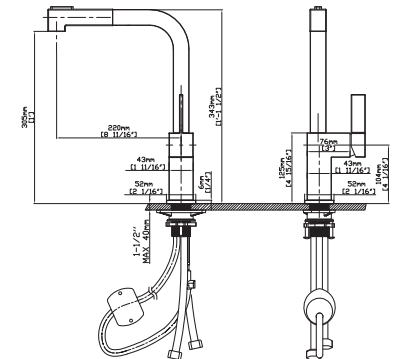

BRASS KITCHEN FAUCETS

MODEL NO. **K659 01 04 5**

FEATURES

- Pull out kitchen faucet
- Zinc Alloy
- Ceramic cartridge
- Black+chrome finish

MAIN DIMENSIONS

- Height: 1'-0 3/8"
- Spout reach: 8 7/16"
- Spout height: 10 9/16"

SPRAY HEAD FUNCTION

MODEL NO. **K657 01 04 5**

FEATURES

- Pull out kitchen faucet
- Zinc Alloy
- Ceramic cartridge
- Black+chrome finish

MAIN DIMENSIONS

- Height: 1'1 1/2"
- Spout reach: 8 11/16"
- Spout height: 1'

SPRAY HEAD FUNCTION

MODEL NO. **K656 01 01 5**

FEATURES

- Pull out kitchen faucet
- Zinc Alloy
- Ceramic cartridge
- Matt black finish

MAIN DIMENSIONS

- Height: 1'-1"
- Spout reach: 8 7/16"
- Spout height: 11 3/16"