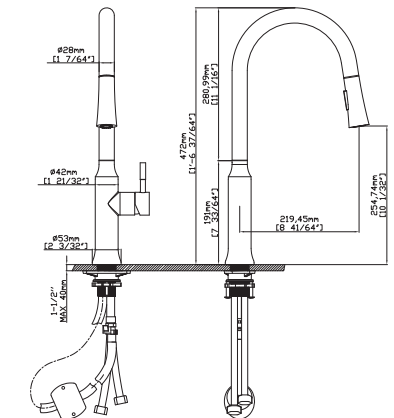

MAIN DIMENSIONS

- Height: 1'-5 1/4"
- Spout reach: 8 7/8"
- Spout height: 11 7/8"

SPRAY HEAD FUNCTION

MODEL NO. **K713 01 16 2**

FEATURES

- Pull out kitchen faucet
- 304 Stainless steel material
- Ceramic cartridge
- Satin finish

STAINLESS STEEL FAUCET

MODEL NO. **K134C 01 43 2**

FEATURES

- Pull out kitchen faucet
- 304 Stainless steel material
- Ceramic cartridge
- Brushed gold finish

MAIN DIMENSIONS

- Height: 1'-5 1/2"
- Spout reach: 8 5/8"
- Spout height: 9 7/8"

SPRAY HEAD FUNCTION

MODEL NO. **K134 01 16 2**

FEATURES

- Pull out kitchen faucet
- 304 Stainless steel material
- Ceramic cartridge
- Satin finish

MAIN DIMENSIONS

- Height: 18 37/64"
- Spout reach: 8 41/64"
- Spout height: 10 1/32"

SPRAY HEAD FUNCTION

MODEL NO. **K639 01 16 2**

FEATURES

- Pull out kitchen faucet
- 304 Stainless steel material
- Ceramic cartridge
- Satin finish

MAIN DIMENSIONS

- Height: 1'-5 3/4"
- Spout reach: 8 5/8"
- Spout height: 9 3/8"