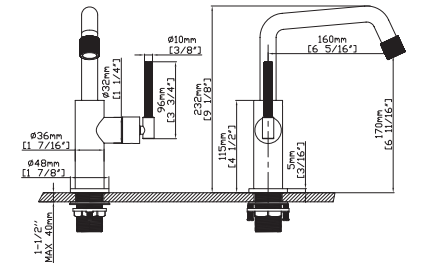

SPRAY HEAD FUNCTION