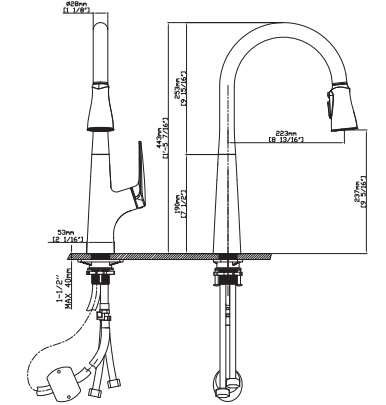

SPRAY HEAD FUNCTION

BRASS KITCHEN FAUCETS

MODEL NO. **K570 01 011**

FEATURES

- Pull out kitchen faucet
- Solid brass construction
- Ceramic cartridge
- Chrome finish

MAIN DIMENSIONS

- Height: 18 1/2"
- Spout reach: 8 3/4"
- Spout height: 10 3/8"

SPRAY HEAD FUNCTION

MODEL NO. **K572 01 011**

FEATURES

- Pull out kitchen faucet
- Brass water way
- Ceramic cartridge
- Chrome finish

MAIN DIMENSIONS

- Height: 1'-5 7/16"
- Spout reach: 8 13/16"
- Spout height: 9 5/16"

SPRAY HEAD FUNCTION

MODEL NO. **K568 01 011**

FEATURES

- Pull out kitchen faucet
- Brass water way
- Ceramic cartridge
- Chrome finish

MAIN DIMENSIONS

- Height: 16 9/16"
- Spout reach: 8 7/16"
- Spout height: 8 7/8"

SPRAY HEAD FUNCTION

MODEL NO. **K624 01 011**

FEATURES

- Pull out kitchen faucet
- Solid brass construction
- Ceramic cartridge
- Chrome finish

MAIN DIMENSIONS

- Height: 14 1/4"
- Spout reach: 9 3/4"
- Spout height: 9 5/16"