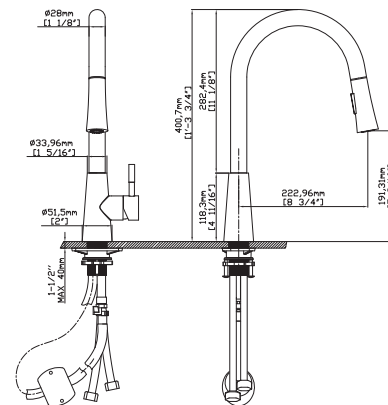

STAINLESS STEEL FAUCET

MODEL NO. **K546 0116 2**

Magnetic Docking
OPTIONAL FUNCTION

FEATURES

- Pull out kitchen faucet
- 304 Stainless steel material
- Ceramic cartridge
- Satin finish

MAIN DIMENSIONS

- Height: 17 5/16"
- Spout reach: 8 5/8"
- Spout height: 8 15/16"

SPRAY HEAD FUNCTION

MODEL NO. **K115 0116 2**

FEATURES

- Pull out kitchen faucet
- 304 Stainless steel material
- Ceramic cartridge
- Satin finish

MAIN DIMENSIONS

- Height: 15 3/4"
- Spout reach: 8 3/4"
- Spout height: 7 9/16"

SPRAY HEAD FUNCTION

MODEL NO. **K670 0116 2**

FEATURES

- Pull out kitchen faucet
- 304 Stainless steel material
- Ceramic cartridge
- Satin finish

MAIN DIMENSIONS

- Height: 1'-3 1/8"
- Spout reach: 8 1/2"
- Spout height: 9 1/8"

MAIN DIMENSIONS

- Height: 17 13/16"
- Spout reach: 8 5/8"
- Spout height: 9 1/4"

SPRAY HEAD FUNCTION

MODEL NO. **K671 0116 2**

FEATURES

- Pull out kitchen faucet
- 304 Stainless steel material
- Ceramic cartridge
- Matt black finish