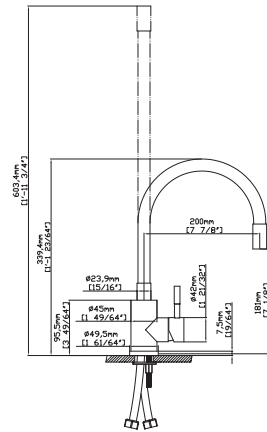

SPRAY HEAD FUNCTION

SILICONE TUBE OPTIONAL COLORS