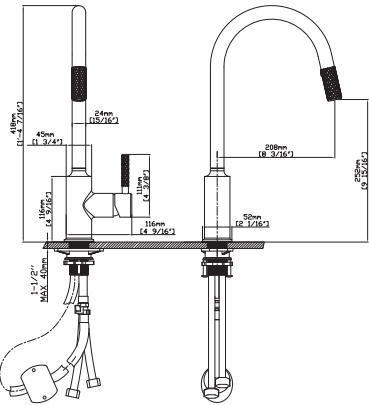

MAIN DIMENSIONS

- Height: 14 23/32"
- Spout reach: 7 43/64"
- Spout height: 6 13/16"

SPRAY HEAD FUNCTION

MODEL NO. **K534A 01 10 4**

FEATURES

- Pull out kitchen faucet
- Solid brass construction
- Ceramic cartridge
- Black+gold finish

MAIN DIMENSIONS

- Height: 16 7/16"
- Spout reach: 8 3/16"
- Spout height: 9 15/16"

SPRAY HEAD FUNCTION

MODEL NO. **K543 01 01 1**

FEATURES

- Pull out kitchen faucet
- Solid brass construction
- Ceramic cartridge
- Chrome finish

MAIN DIMENSIONS

- Height: 19 7/16"
- Spout reach: 9 5/16"
- Spout height: 10 7/16"

SPRAY HEAD FUNCTION

MODEL NO. **K277 01 01 1**

FEATURES

- Pull out kitchen faucet
- Solid brass construction
- Ceramic cartridge
- Chrome finish