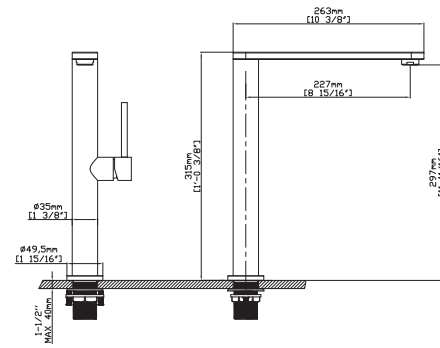

SPRAY HEAD FUNCTION