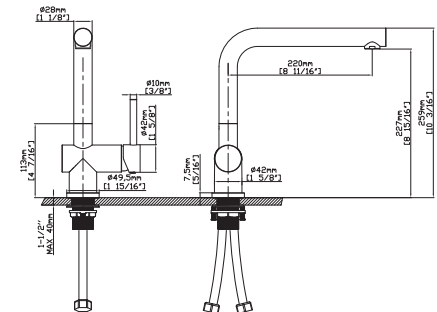

MAIN DIMENSIONS

- Height: 16 1/32"
- Spout reach: 8 41/64"
- Spout height: 11 13/16"

SPRAY HEAD FUNCTION

MODEL NO. **K128 03 16 2**

FEATURES

- Single control kitchen faucet
- 304 Stainless steel material
- Ceramic cartridge
- Satin finish

MAIN DIMENSIONS

- Height: 13 13/16"
- Spout reach: 7 13/16"
- Spout height: 10 1/2"

SPRAY HEAD FUNCTION

STAINLESS STEEL FAUCET

MODEL NO. **K135 01 16 2**

FEATURES

- Pull out kitchen faucet
- 304 Stainless steel material
- Ceramic cartridge
- Stain finish

MAIN DIMENSIONS

- Height: 11 13/64"
- Spout reach: 8 29/64"
- Spout height: 10"

SPRAY HEAD FUNCTION

MODEL NO. **K135B 03 01 2**

FEATURES

- Single control kitchen faucet
- 304 Stainless steel material
- Ceramic cartridge
- Chrome finish

MAIN DIMENSIONS

- Height: 10 3/16"
- Spout reach: 8 11/16"
- Spout height: 8 15/16"

SPRAY HEAD FUNCTION

MODEL NO. **K159 03 16 2**

FEATURES

- Single control kitchen faucet
- 304 Stainless steel material
- Ceramic cartridge
- Chrome finish