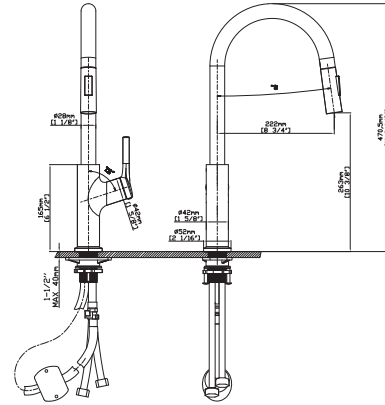

SPRAY HEAD FUNCTION

MODEL NO. **K656 01 01 5**

FEATURES

- Pull out kitchen faucet
- Zinc Alloy
- Ceramic cartridge
- Matt black finish

MAIN DIMENSIONS

- Height: 1'-1"
- Spout reach: 8 7/16"
- Spout height: 11 3/16"

SPRAY HEAD FUNCTION

BRASS KITCHEN FAUCETS

MODEL NO. **K570 01 011**

FEATURES

- Pull out kitchen faucet
- Solid brass construction
- Ceramic cartridge
- Chrome finish

MAIN DIMENSIONS

- Height: 18 1/2"
- Spout reach: 8 3/4"
- Spout height: 10 3/8"

SPRAY HEAD FUNCTION

MODEL NO. **K572 01 011**

FEATURES

- Pull out kitchen faucet
- Brass water way
- Ceramic cartridge
- Chrome finish

MAIN DIMENSIONS

- Height: 1'-5 7/16"
- Spout reach: 8 13/16"
- Spout height: 9 5/16"

SPRAY HEAD FUNCTION

MODEL NO. **K568 01 011**

FEATURES

- Pull out kitchen faucet
- Brass water way
- Ceramic cartridge
- Chrome finish

MAIN DIMENSIONS

- Height: 16 9/16"
- Spout reach: 8 7/16"
- Spout height: 8 7/8"