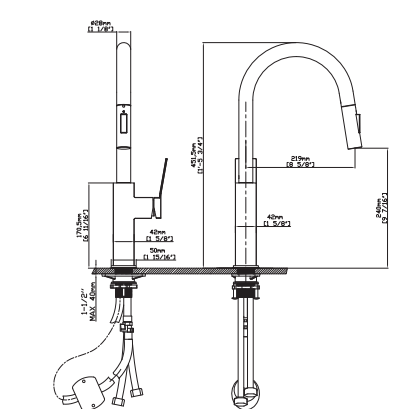

SPRAY HEAD FUNCTION

MODEL NO. **K133 01 31 2**

FEATURES

- Pull out kitchen faucet
- 304 Stainless steel material
- Ceramic cartridge
- Matt black finish

MAIN DIMENSIONS

- Height: 15 3/8"
- Spout reach: 8 39/64"
- Spout height: 7 1/64"

MAIN DIMENSIONS

- Height: 13 31/32"
- Spout reach: 8 17/32"
- Spout height: 12 49/64"

SPRAY HEAD FUNCTION

MODEL NO. **K165 0116 2**

FEATURES

- Pull out kitchen faucet
- 304 Stainless steel material
- Ceramic cartridge
- Satin finish

MAIN DIMENSIONS

- Height: 1'-5 3/4"
- Spout reach: 8 5/8"
- Spout height: 9 7/16"

SPRAY HEAD FUNCTION

MODEL NO. **K623 01 31 2**

FEATURES

- Pull out kitchen faucet
- 304 Stainless steel material
- Ceramic cartridge
- Matt black finish

MAIN DIMENSIONS

- Height: 18 5/16"
- Spout reach: 8 7/16"
- Spout height: 6 1/2"

SPRAY HEAD FUNCTION

Available colors

Durable triple-plated finish is corrosion and rust-resistant, exceeding industry durability standards