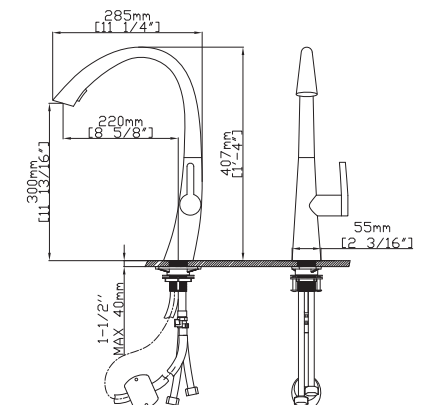

SPRAY HEAD FUNCTION