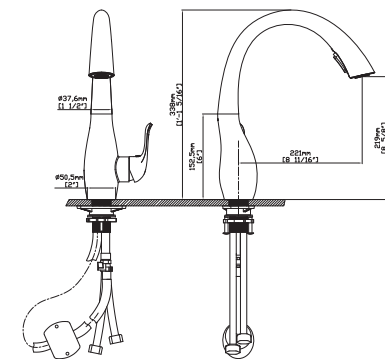

SPRAY HEAD FUNCTION

Available colors

Durable triple-plated finish is corrosion and rust-resistant, exceeding industry durability standards

Chrome

Satin

Brush nickel

Matt black

Gun black

Brush brass

Rose gold

Oil rubbed bronze