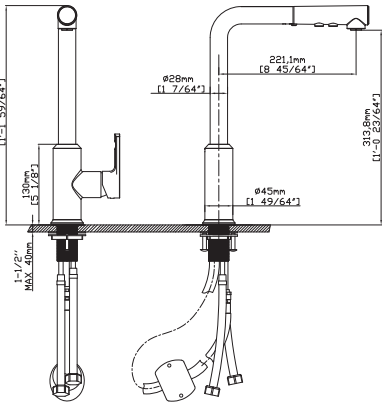

SPRAY HEAD FUNCTION