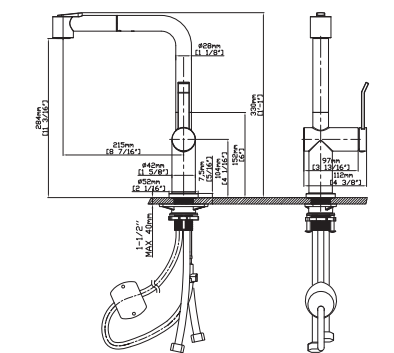

SPRAY HEAD FUNCTION

MODEL NO. **K657 01 04 5**

FEATURES

- Pull out kitchen faucet
- Zinc Alloy
- Ceramic cartridge
- Black+chrome finish

MAIN DIMENSIONS

- Height: 1'1 1/2"
- Spout reach: 8 11/16"
- Spout height: 1'

SPRAY HEAD FUNCTION

MODEL NO. **K656 01 01 5**

FEATURES

- Pull out kitchen faucet
- Zinc Alloy
- Ceramic cartridge
- Matt black finish

MAIN DIMENSIONS

- Height: 1'-1"
- Spout reach: 8 7/16"
- Spout height: 11 3/16"

SPRAY HEAD FUNCTION

BRASS KITCHEN FAUCETS

MODEL NO. **K570 01 011**

FEATURES

- Pull out kitchen faucet
- Solid brass construction
- Ceramic cartridge
- Chrome finish

MAIN DIMENSIONS

- Height: 18 1/2"
- Spout reach: 8 3/4"
- Spout height: 10 3/8"