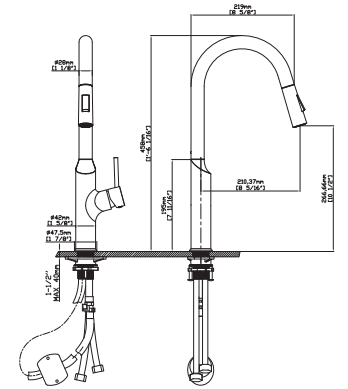

MAIN DIMENSIONS

- Height: 17 13/16"
- Spout reach: 8 5/8"
- Spout height: 9 1/4"

SPRAY HEAD FUNCTION

MODEL NO. **K671 0116 2**

FEATURES

- Pull out kitchen faucet
- 304 Stainless steel material
- Ceramic cartridge
- Matt black finish

MAIN DIMENSIONS

- Height: 1'3 1/8"
- Spout reach: 8 5/8"
- Spout height: 7 1/2"

SPRAY HEAD FUNCTION

Available colors

Durable triple-plated finish is corrosion and rust-resistant, exceeding industry durability standards

STAINLESS STEEL FAUCET

MODEL NO. **K992 01 16 2**

FEATURES

- Pull out kitchen faucet
- 304 Stainless steel material
- Ceramic cartridge
- Satin finish

MAIN DIMENSIONS

- Height: 1'-6 1/16"
- Spout reach: 8 5/16"
- Spout height: 10 1/2"

SPRAY HEAD FUNCTION

MODEL NO. **K993 01 16 2**

FEATURES

- Pull out kitchen faucet
- 304 Stainless steel material
- Ceramic cartridge
- Satin finish

MAIN DIMENSIONS

- Height: 1'-4 11/16"
- Spout reach: 8 9/16"
- Spout height: 9 3/16"