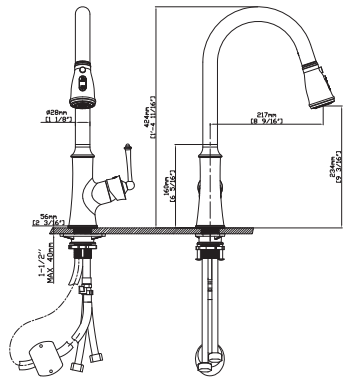

STAINLESS STEEL FAUCET

MODEL NO. **K992 01 16 2**

FEATURES

- Pull out kitchen faucet
- 304 Stainless steel material
- Ceramic cartridge
- Satin finish

MAIN DIMENSIONS

- Height: 1'-6 1/16"
- Spout reach: 8 5/16"
- Spout height: 10 1/2"

SPRAY HEAD FUNCTION

MODEL NO. **K993 01 16 2**

FEATURES

- Pull out kitchen faucet
- 304 Stainless steel material
- Ceramic cartridge
- Satin finish

MAIN DIMENSIONS

- Height: 1'-4 11/16"
- Spout reach: 8 9/16"
- Spout height: 9 3/16"

SPRAY HEAD FUNCTION

MODEL NO. **K994 01 16 2**

FEATURES

- Pull out kitchen faucet
- 304 Stainless steel material
- Ceramic cartridge
- Satin finish

MAIN DIMENSIONS

- Height: 1'-1 5/16"
- Spout reach: 8 11/16"
- Spout height: 8 5/8"