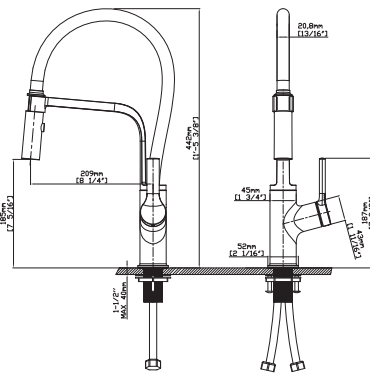

SPRAY HEAD FUNCTION

MODEL NO. **K679 02 011**

FEATURES

- Pull down kitchen faucet
- Solid brass construction
- Ceramic cartridge
- Chrome finish

MAIN DIMENSIONS

- Height: 1'-8"
- Spout reach: 7 1/4"
- Spout height: 8 3/16"

SPRAY HEAD FUNCTION

MODEL NO. **K561 02 011**

FEATURES

- Pull down kitchen faucet
- Solid brass construction
- Ceramic cartridge
- Chrome finish

MAIN DIMENSIONS

- Height: 1'-5 3/8"
- Spout reach: 8 1/4"
- Spout height: 7 5/16"

SPRAY HEAD FUNCTION

MODEL NO. **K680 02 011**

FEATURES

- Pull down kitchen faucet
- Solid brass construction
- Ceramic cartridge
- Chrome finish

MAIN DIMENSIONS

- Height: 1'-8 1/16"
- Spout reach: 7 1/4"
- Spout height: 8 1/2"