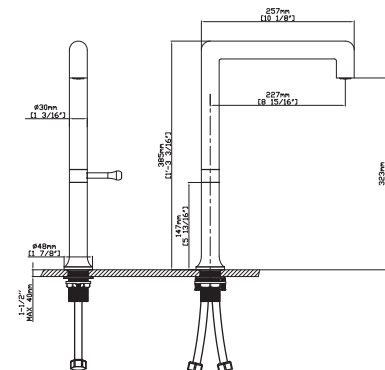

SPRAY HEAD FUNCTION

MODEL NO. **K644 03 16 2**

FEATURES

- Single control kitchen faucet
- 304 Stainless steel material
- Ceramic cartridge
- Satin finish

MAIN DIMENSIONS

- Height: 1'-3 3/16"
- Spout reach: 8 15/16"
- Spout height: 1'-0 11/16"

SPRAY HEAD FUNCTION

STAINLESS STEEL FAUCET

MODEL NO. **B607 02 01 2**

FEATURES

- Kitchen faucet
- Brass water way
- Ceramic cartridge
- Chrome finish

MAIN DIMENSIONS

- Height: 1'-3 3/16"
- Spout reach: 8 1/16"
- Spout height: 11 1/8"