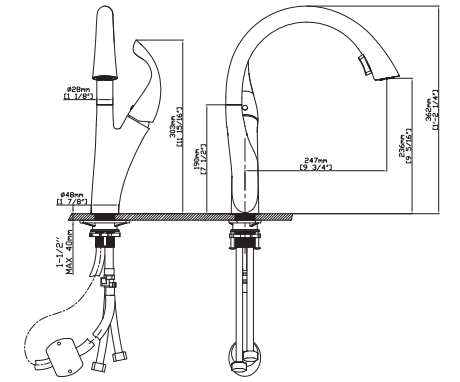

SPRAY HEAD FUNCTION

MODEL NO. **K568 01 011**

FEATURES

- Pull out kitchen faucet
- Brass water way
- Ceramic cartridge
- Chrome finish

MAIN DIMENSIONS

- Height: 16 9/16"
- Spout reach: 8 7/16"
- Spout height: 8 7/8"

SPRAY HEAD FUNCTION

MODEL NO. **K624 01 011**

FEATURES

- Pull out kitchen faucet
- Solid brass construction
- Ceramic cartridge
- Chrome finish

MAIN DIMENSIONS

- Height: 14 1/4"
- Spout reach: 9 3/4"
- Spout height: 9 5/16"

SPRAY HEAD FUNCTION

MODEL NO. **K569 01 011**

FEATURES

- Pull out kitchen faucet
- Brass water way
- Ceramic cartridge
- Chrome finish

MAIN DIMENSIONS

- Height: 16 9/16"
- Spout reach: 8 7/16"
- Spout height: 8 7/8"

SPRAY HEAD FUNCTION

MODEL NO. **K114 01 011**

FEATURES

- Pull out kitchen faucet
- Solid brass construction
- Ceramic cartridge
- Chrome finish

MAIN DIMENSIONS

- Height: 16 1/32"
- Spout reach: 8 5/8"
- Spout height: 11 13/16"