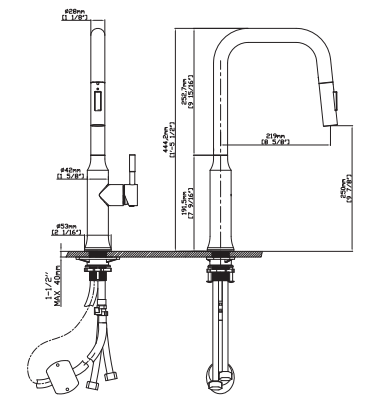

MAIN DIMENSIONS

- Height: 1'-5 1/4"
- Spout reach: 8 7/8"
- Spout height: 11 7/8"

SPRAY HEAD FUNCTION

MODEL NO. **K713 01 16 2**

FEATURES

- Pull out kitchen faucet
- 304 Stainless steel material
- Ceramic cartridge
- Satin finish

MAIN DIMENSIONS

- Height: 1'-5 3/4"
- Spout reach: 8 5/8"
- Spout height: 9 3/8"

SPRAY HEAD FUNCTION

Available colors

Durable triple-plated finish is corrosion and rust-resistant, exceeding industry durability standards

STAINLESS STEEL FAUCET

MODEL NO. **K134C 01 43 2**

FEATURES

- Pull out kitchen faucet
- 304 Stainless steel material
- Ceramic cartridge
- Brushed gold finish

MAIN DIMENSIONS

- Height: 1'-5 1/2"
- Spout reach: 8 5/8"
- Spout height: 9 7/8"

SPRAY HEAD FUNCTION

MODEL NO. **K134 01 16 2**

FEATURES

- Pull out kitchen faucet
- 304 Stainless steel material
- Ceramic cartridge
- Satin finish

MAIN DIMENSIONS

- Height: 18 37/64"
- Spout reach: 8 41/64"
- Spout height: 10 1/32"