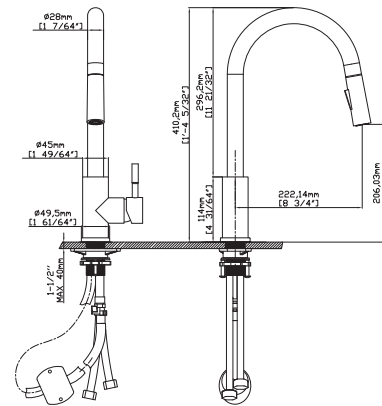

SPRAY HEAD FUNCTION

MODEL NO. **K639 01 16 2**

FEATURES

- Pull out kitchen faucet
- 304 Stainless steel material
- Ceramic cartridge
- Satin finish

MAIN DIMENSIONS

- Height: 1'-5 3/4"
- Spout reach: 8 5/8"
- Spout height: 9 3/8"

SPRAY HEAD FUNCTION

STAINLESS STEEL FAUCET

MODEL NO. **K163A 0116 2**

FEATURES

- Pull out kitchen faucet
- 304 Stainless steel material
- Ceramic cartridge
- Satin finish

MAIN DIMENSIONS

- Height: 16 5/32"
- Spout reach: 8 3/4"
- Spout height: 8 7/64"

SPRAY HEAD FUNCTION

MODEL NO. **K163 0116 2**

FEATURES

- Pull out kitchen faucet
- 304 Stainless steel material
- Ceramic cartridge
- Satin finish

MAIN DIMENSIONS

- Height: 16 5/32"
- Spout reach: 8 49/64"
- Spout height: 8"

SPRAY HEAD FUNCTION

MODEL NO. **K133 01 31 2**

FEATURES

- Pull out kitchen faucet
- 304 Stainless steel material
- Ceramic cartridge
- Matt black finish

MAIN DIMENSIONS

- Height: 15 3/8"
- Spout reach: 8 39/64"
- Spout height: 7 1/64"