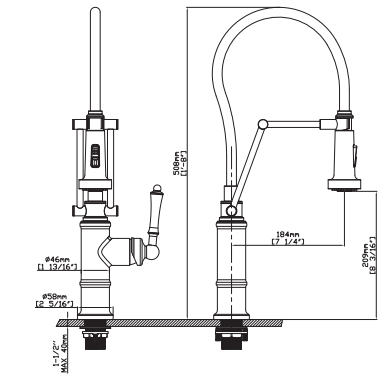

SPRAY HEAD FUNCTION