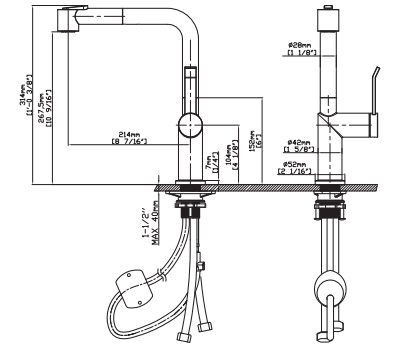

BRASS KITCHEN FAUCETS

MODEL NO. **K659 01 04 5**

FEATURES

- Pull out kitchen faucet
- Zinc Alloy
- Ceramic cartridge
- Black+chrome finish

MAIN DIMENSIONS

- Height: 1'-0 3/8"
- Spout reach: 8 7/16"
- Spout height: 10 9/16"

SPRAY HEAD FUNCTION

MODEL NO. **K657 01 04 5**

FEATURES

- Pull out kitchen faucet
- Zinc Alloy
- Ceramic cartridge
- Black+chrome finish

MAIN DIMENSIONS

- Height: 1'1 1/2"
- Spout reach: 8 11/16"
- Spout height: 1'