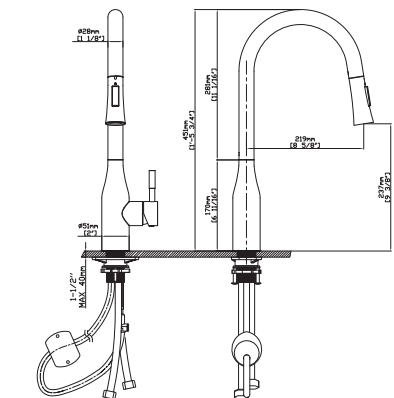

SPRAY HEAD FUNCTION

MODEL NO. **K134 01 16 2**

FEATURES

- Pull out kitchen faucet
- 304 Stainless steel material
- Ceramic cartridge
- Satin finish

MAIN DIMENSIONS

- Height: 18 37/64"
- Spout reach: 8 41/64"
- Spout height: 10 1/32"

SPRAY HEAD FUNCTION

MODEL NO. **K639 01 16 2**

FEATURES

- Pull out kitchen faucet
- 304 Stainless steel material
- Ceramic cartridge
- Satin finish

MAIN DIMENSIONS

- Height: 1'-5 3/4"
- Spout reach: 8 5/8"
- Spout height: 9 3/8"

SPRAY HEAD FUNCTION

STAINLESS STEEL FAUCET

MODEL NO. **K163A 0116 2**

FEATURES

- Pull out kitchen faucet
- 304 Stainless steel material
- Ceramic cartridge
- Satin finish

MAIN DIMENSIONS

- Height: 16 5/32"
- Spout reach: 8 3/4"
- Spout height: 8 7/64"

SPRAY HEAD FUNCTION

MODEL NO. **K163 0116 2**

FEATURES

- Pull out kitchen faucet
- 304 Stainless steel material
- Ceramic cartridge
- Satin finish

MAIN DIMENSIONS

- Height: 16 5/32"
- Spout reach: 8 49/64"
- Spout height: 8"