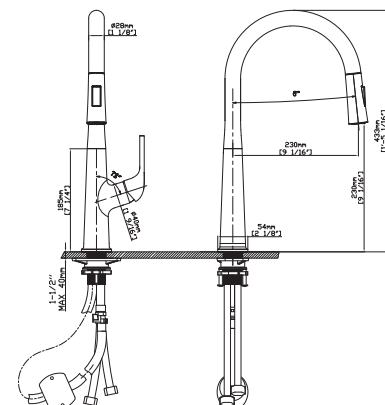

SPRAY HEAD FUNCTION

MODEL NO. **K624 01 011**

FEATURES

- Pull out kitchen faucet
- Solid brass construction
- Ceramic cartridge
- Chrome finish

MAIN DIMENSIONS

- Height: 14 1/4"
- Spout reach: 9 3/4"
- Spout height: 9 5/16"

SPRAY HEAD FUNCTION

MODEL NO. **K569 01 011**

FEATURES

- Pull out kitchen faucet
- Brass water way
- Ceramic cartridge
- Chrome finish

MAIN DIMENSIONS

- Height: 16 9/16"
- Spout reach: 8 7/16"
- Spout height: 8 7/8"

SPRAY HEAD FUNCTION

MODEL NO. **K114 01 011**

FEATURES

- Pull out kitchen faucet
- Solid brass construction
- Ceramic cartridge
- Chrome finish

MAIN DIMENSIONS

- Height: 16 1/32"
- Spout reach: 8 5/8"
- Spout height: 11 13/16"

MAIN DIMENSIONS

- Height: 14 23/32"
- Spout reach: 7 43/64"
- Spout height: 6 13/16"

SPRAY HEAD FUNCTION

MODEL NO. **K534A 01 10 4**

FEATURES

- Pull out kitchen faucet
- Solid brass construction
- Ceramic cartridge
- Black+gold finish