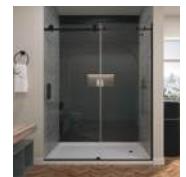

**SHOWER DOOR
WITH ROLLERS**
Available in black and silver